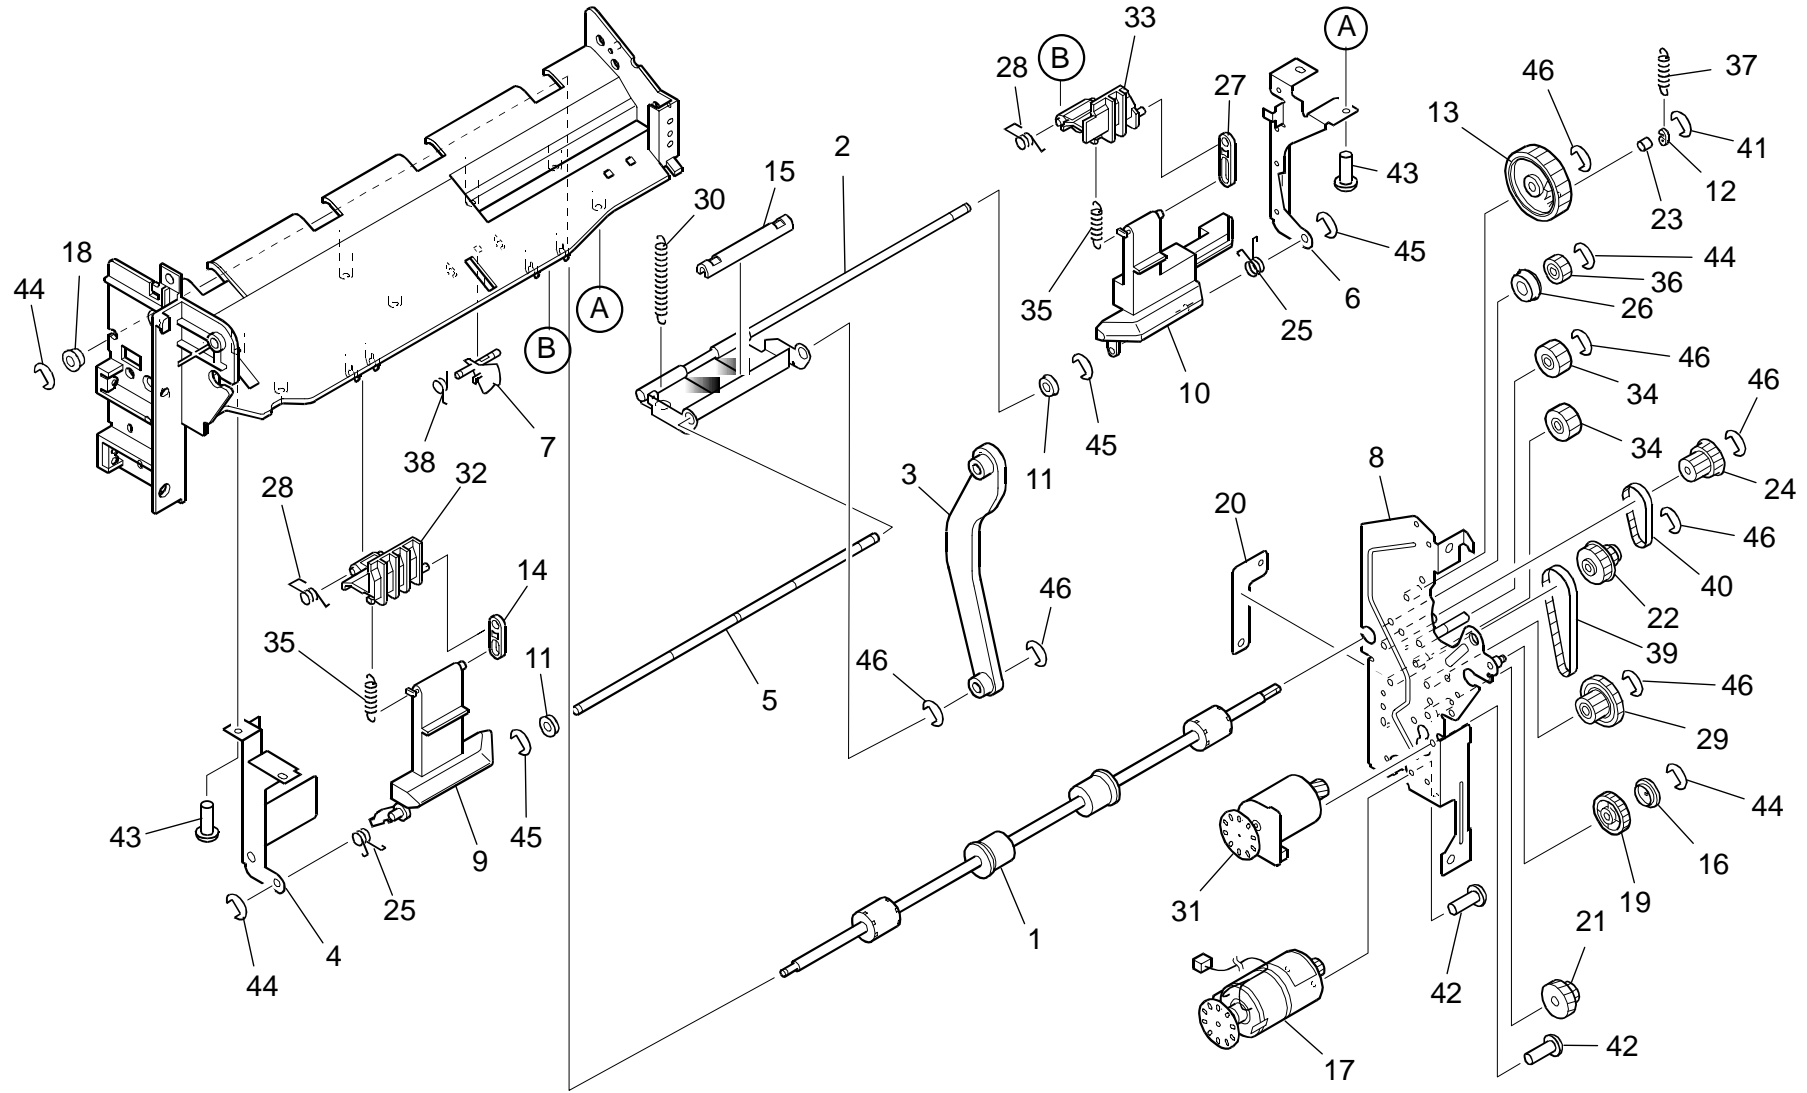

17.STAPLER TRAY ASSEMBLY 1 (B722/B723)

17.STAPLER TRAY ASSEMBLY 1 (B722/B723)

Index No.	Part No.	Description	Q'ty Per Assembly
*	B723 3129	Stapler Tray Assy (44210782000)	1
1	B723 3086	Exit Roller (44209842000)	1
2	B723 3087	Shutter Link (44209843000)	1
3	B723 3014	Shutter Link - B (4402351080)	1
4	B723 3113	Plate (44209872000)	1
6	B723 3111	Rear Plate (44209870000)	1
7	B723 3088	Feeler (44209844000)	1
8	B723 3110	Tray Frame (44209869000)	1
8	B723 3112	Stop Shaft (44209871000)	1
9	B723 3047	Stop Lever - F (4402961780)	1
10	B723 3090	Stop Lever (44209846000)	1
11	B723 3091	Bushing (44209847000)	2
12	B723 4025	Spring Collar (4402351030)	1
13	B723 3140	Gear (6la54541000)	1
14	B723 3048	Link (4402961820)	1
15	B723 3092	Spacer (44209849000)	1
16	B723 3093	Pulley (44209850000)	1
17	B723 3094	Motor - Dc24v 2.3w (44209851000)	1
18	B723 3006	Bushing (4402248100)	1
19	B723 3095	Gear - 25Z (44209852000)	1
20	B723 3052	Sheet (4402961910)	1
21	B723 3069	Coupled Gear - 15/23z (4402962890)	1
22	B723 3096	Pulley - 20/34Z (44209853000)	1
23	B723 3141	Spacer (6la54544000)	1
24	B723 3097	Pulley - 14/30Z (44209854000)	1
25	B723 3017	Spring (4402351300)	2
26	B723 4084	Ball Bearing (44209735000)	1
27	B723 3109	Link (44209867000)	1
28	B723 3099	Spring (44209857000)	2
29	B723 3100	Coupled Gear - 15/34z (44209858000)	1
30	B723 3041	Spring (4402352930)	1
31	B723 3050	Motor - Dc24v 4w (4402961870)	1
32	B723 3051	Holder (4402961880)	1
33	B723 3101	Rear Stopper (44209859000)	1
34	B723 3102	Gear - 20Z (44209860000)	2

Index No.	Part No.	Description	Q'ty Per Assembly
35	B723 3019	Spring (4402351400)	2
36	B723 3103	Gear - 15Z (44209861000)	1
37	B723 3104	Spring (44209862000)	1
38	B723 3105	Spring (44209863000)	1
39	B723 3107	Timing Belt (44209865000)	1
40	B723 3106	Timing Belt (44209864000)	1
41	B723 4003	Retaining Ring (4402016740)	1
42	B723 7038	Screw (x0-01741000)	4
43	B723 7008	Screw (4402015300)	2
44	B723 3003	Retaining Ring (4402016760)	4
45	B723 3145	Retaining Ring (4402016770)	3
46	B723 3004	Snr:Ring:4402016800	7