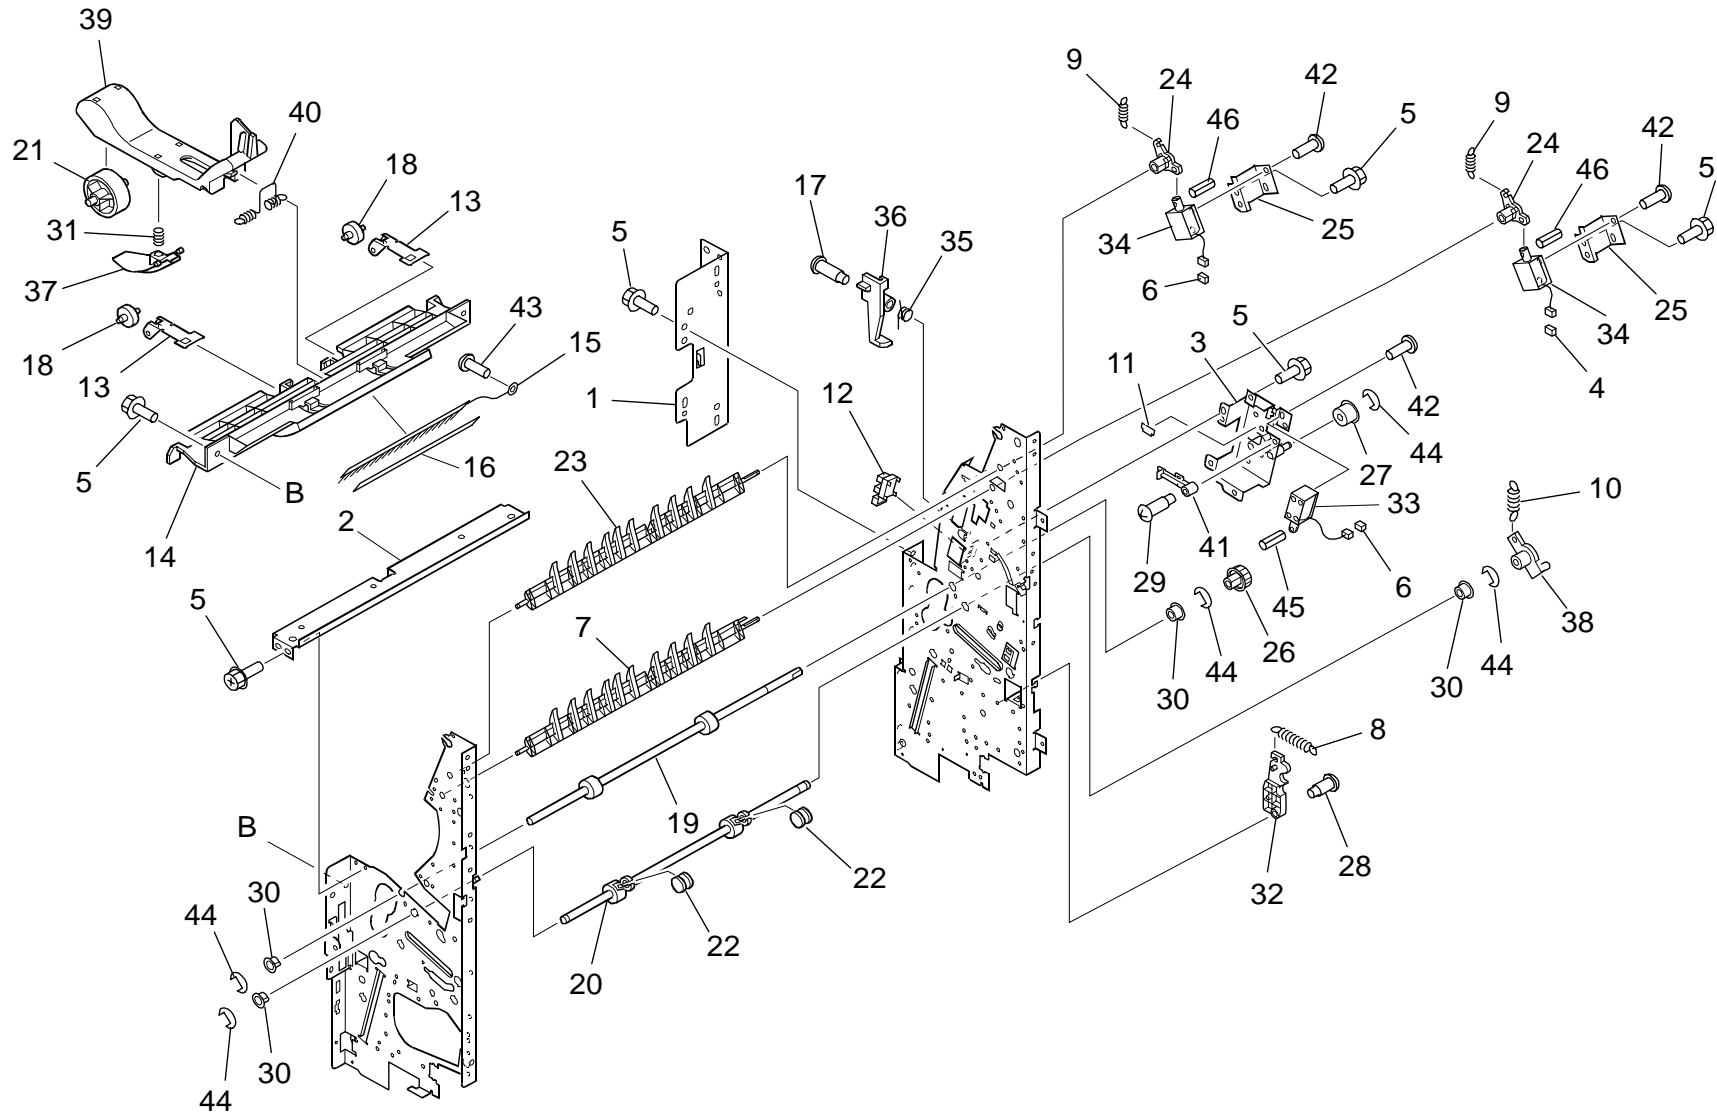

22.SADDLE ASSEMBLY 3 (B722)

22.SADDLE ASSEMBLY 3 (B722)

Index No.	Part No.	Description	Q'ty Per Assembly
1	B723 5113	Bracket (4402969100)	1
2	B723 5112	Upper Stay (4402969090)	1
3	B723 5188	Bracket (44209907000)	1
4	B723 5187	Connector (44209903000)	1
5	B723 7004	Snr:Screw:4400792330	7
6	B723 4008	Connector (4402350070)	2
7	B723 5173	Flapper (44209885000)	1
8	B723 5086	Spring (4402968680)	1
9	B723 5084	Spring (4402968660)	2
10	B723 5184	Spring (44209899000)	1
11	B723 5174	Shaft (44209886000)	1
12	B723 1029	IC - TLP1242 (4402962800)	1
13	B723 5232	Spring (44221170000)	2
14	B723 5022	Guide Assy (4402967900)	1
15	B723 5107	Brush (4402969000)	1
16	B723 5108	Sheet (4402969010)	1
17	B722 7005	Screw (4402968510)	1
18	B723 5233	Exit Roller (44221171000)	2
19	B723 5238	Holding Roller (6la94268000)	1
20	B723 5176	Cam Shaft (44209890000)	1
21	B723 5067	Roller (4402968460)	1
22	B723 5028	Back-up Roller (4402967990)	2
23	B723 5029	Deflector (4402968000)	1
24	B723 5030	Deflector Arm (4402968010)	2
25	B723 5031	Solenoid Bracket (4402968020)	2
26	B723 5066	Pulley - 24Z (4402968440)	1
27	B723 5063	Pulley (4402968400)	1
28	B723 4217	Screw (4407838830)	1
29	B722 7012	Screw (4402343550)	1
30	B723 4070	Bushing (4407839330)	4
31	B723 5182	Spring (44209896000)	1
32	B723 5037	Stopper Lever (4402968090)	1
33	B723 5059	Solenoid (4402968360)	1
34	B723 5058	Solenoid (4402968350)	2
35	B723 5048	Spring (4402968230)	1

Index No.	Part No.	Description	Q'ty Per Assembly
36	B723 5047	Feeler (4402968220)	1
37	B723 5211	Paper Holder 2 (44210678000)	1
38	B723 5045	Roller Link - 2 (4402968200)	1
39	B723 5210	Paper Holder 1 (44210677000)	1
40	B723 5043	Spring (4402968180)	1
41	B723 5044	Roller Link - 1 (4402968190)	1
42	B723 7038	Screw (x0-01741000)	3
43	B723 7036	Snr:Screw-m3x6:X0-00431000	1
44	B723 3004	Snr:Ring:4402016800	5
45	B723 5239	Pin (x0-01016000)	1
46	B723 5240	Pin - 3 X 8 (x0-01893000)	2