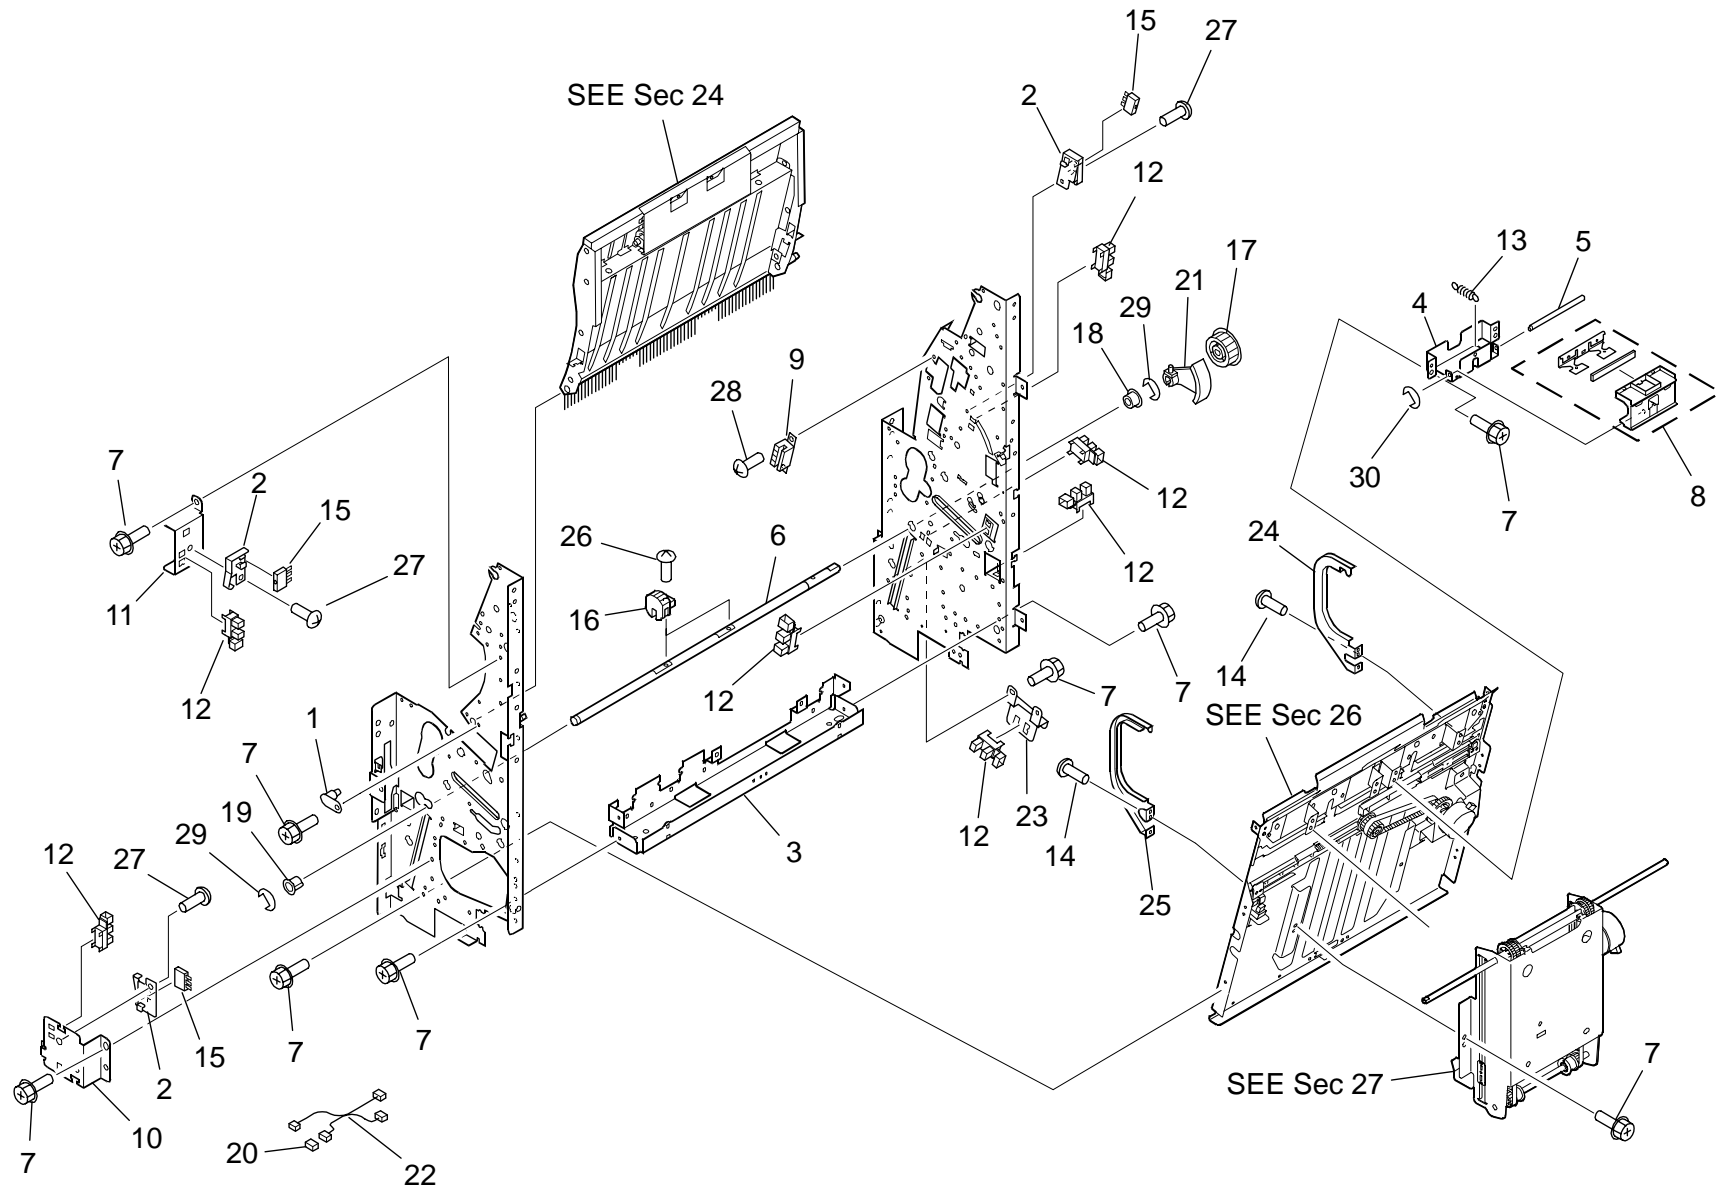

21.SADDLE ASSEMBLY 2 (B722)

21.SADDLE ASSEMBLY 2 (B722)

Index No.	Part No.	Description	Q'ty Per Assembly
1	B723 5012	Plate (4402966910)	1
2	B723 5013	Switch Holder (4402967780)	3
3	B723 5116	Bracket (4402969130)	1
4	B723 5190	Plate (44209909000)	2
5	B723 5189	Shaft (44209908000)	2
6	B723 5023	Roller Shaft (4402967920)	1
7	B723 7004	Snr:Screw:4400792330	18
8	B723 5186	Roller Holder (44209902000)	2
9	B723 5094	Connector (4402968790)	1
10	B723 5018	Switch Bracket (4402967860)	1
11	B723 5098	Switch Bracket (4402968850)	1
12	B723 1029	IC - TLP1242 (4402962800)	7
13	B723 5185	Spring (44209900000)	2
14	B722 7006	Screw (4402968920)	2
15	B723 5002	Snr:Switch:4400790510	3
16	B723 5024	Roller (4402967930)	2
17	B723 5065	Pulley - 39Z (4402968420)	1
18	B723 4070	Bushing (4407839330)	1
19	B723 4071	Bushing (4408651130)	1
20	B723 1019	Connector (4402352940)	1
21	B723 5027	Roller Flag (4402967980)	1
22	B723 5178	Harness (44209892000)	1
23	B723 5040	Sensor Bracket (4402968130)	1
24	B723 5039	Side Guide - Rear (4402968120)	1
25	B723 5038	Side Guide - Front (4402968110)	1
26	B723 7036	Snr:Screw-m3x6:X0-00431000	2
27	B723 7002	Snr:Screw:4400595930	3
28	B723 7022	Screw (4842040810)	2
29	B723 3004	Snr:Ring:4402016800	2
30	B723 4003	Retaining Ring (4402016740)	2

Index No.	Part No.	Description	Q'ty Per Assembly