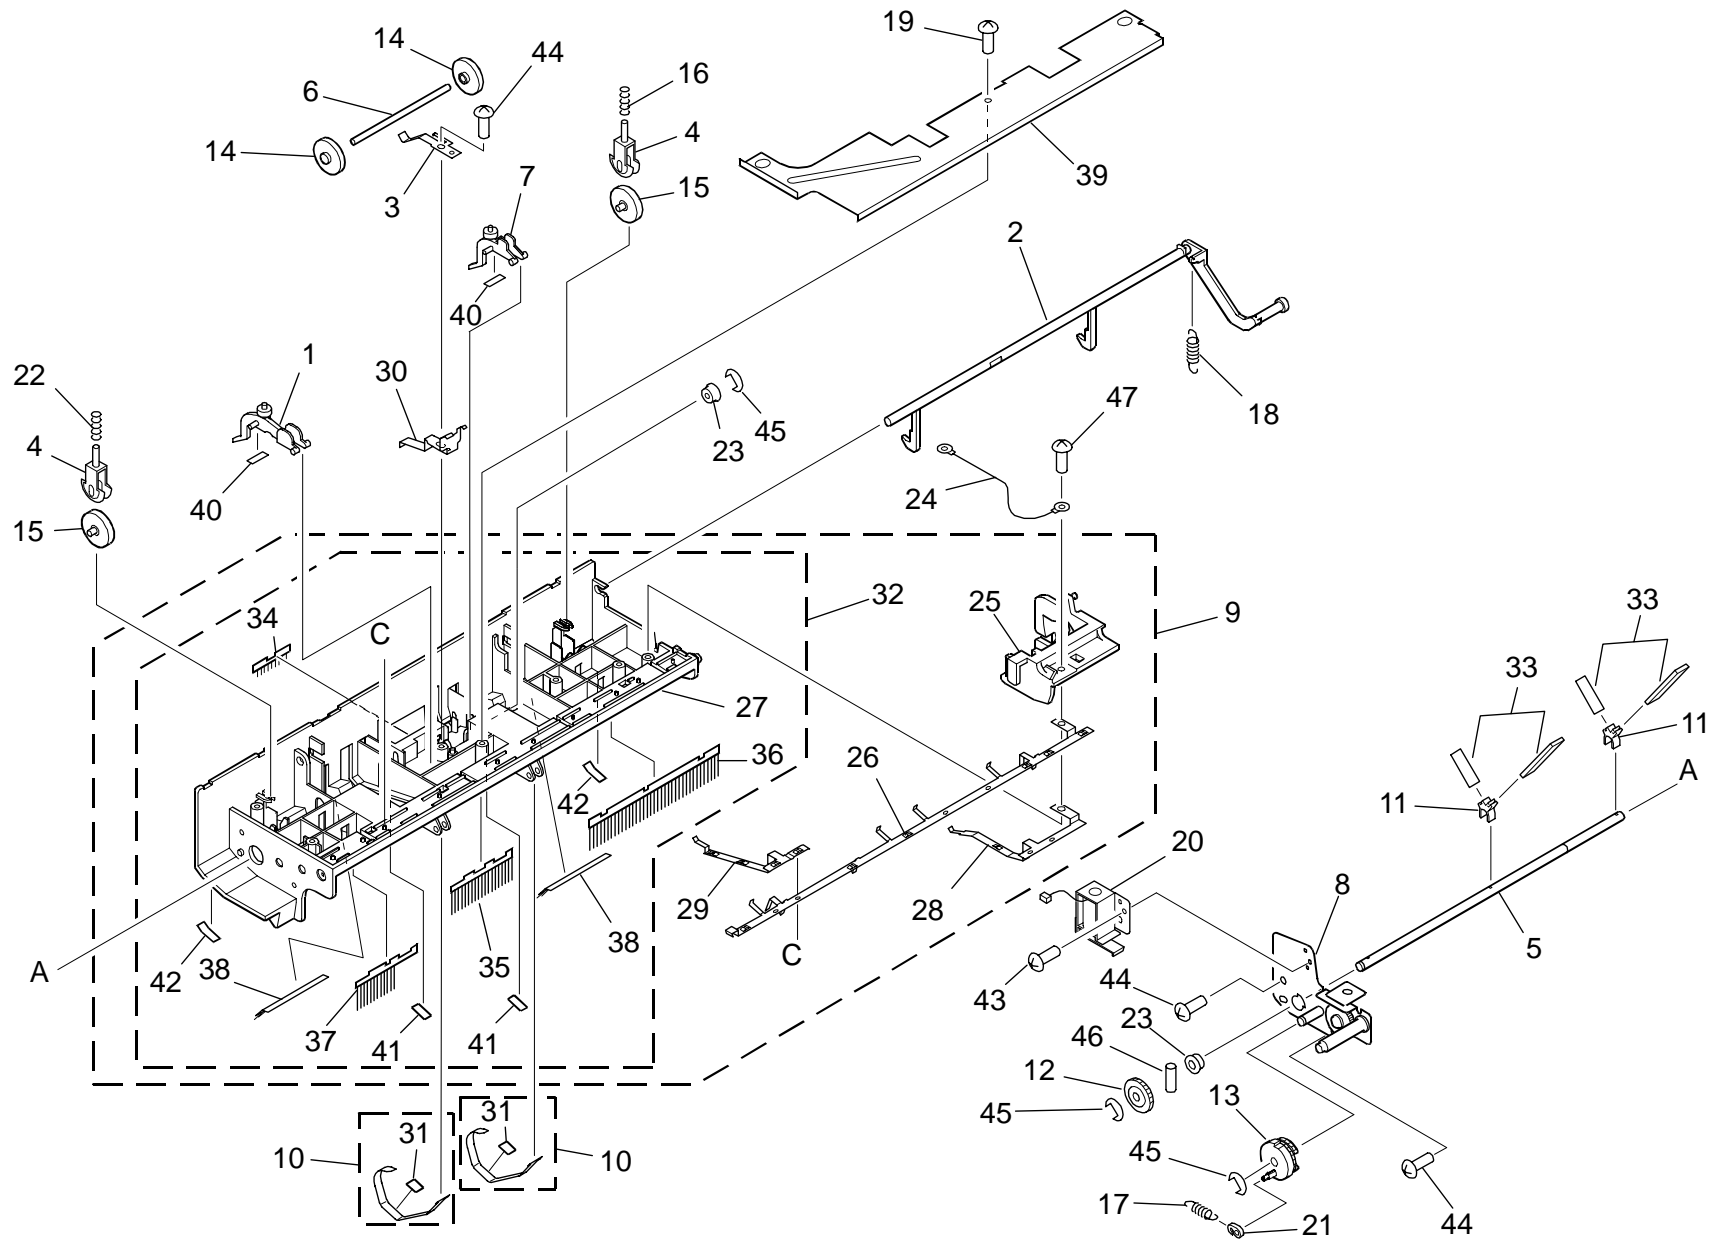

16.SWING GUIDE ASSEMBLY (B722/B723)

16.SWING GUIDE ASSEMBLY (B722/B723)

Index No.	Part No.	Description	Q'ty Per Assembly
*	B723 4180	Swing Guide Assy (44210776000)	1
1	B723 4124	Stop Arm - Front (44209823000)	1
2	B723 4017	Swing Lever (4402350800)	1
3	B723 4018	Spring (4402350810)	1
4	B723 4046	Roller Holder (4402961560)	2
5	B723 4032	Shaft (4402350830)	1
6	B723 4019	Roller Shaft (4402350840)	1
7	B723 4125	Stop Arm - Rear (44209824000)	1
8	B723 4209	Drive Plate (44221140000)	1
9	B723 4211	Guide Assy (44221142000)	1
10	B723 4144	Plate Assy (44210030000)	2
11	B723 4050	Paddle Holder (4402961660)	2
12	B723 4020	Gear - A - 21Z (4402350960)	1
13	B723 4021	Gear - B - 21Z (4402350970)	1
14	B723 4051	Roller (4402961670)	2
15	B723 4052	Roller (4402961680)	2
16	B723 4022	Spring (4402350990)	1
17	B723 4023	Spring (4402351000)	1
18	B723 4024	Spring (4402351010)	1
19	B723 7029	Screw (44209828000)	3
20	B723 4126	Solenoid (44209829000)	1
21	B723 4025	Spring Collar (4402351030)	1
22	B723 4026	Spring (4402351050)	1
23	B723 4029	Bushing (4402352400)	2
24	B723 4127	Harness (44209830000)	1
25	B723 4128	Arm (44209831000)	1
26	B723 4129	Spring (44209832000)	1
27	B723 4212	Swing Guide Assy (44221143000)	1
28	B723 4031	Grounding Plate - B (4402352710)	1
29	B723 4030	Grounding Plate - A (4402352700)	1
30	B723 4132	Spring (44209836000)	1
31	B723 1011	Shutter Damper (4402349750)	2
32	B723 4210	Swing Rib (44221141000)	1
33	B723 4053	Paddle (4402961700)	2
34	B723 4048	Brush - E (4402961610)	1

Index No.	Part No.	Description	Q'ty Per Assembly
35	B723 4049	Brush - Fg (4402961630)	1
36	B723 4047	Brush - Fh (4402961580)	1
37	B723 4130	Brush (44209834000)	1
38	B723 4131	Brush (44209835000)	2
39	B723 4135	Plate (44209839000)	1
40	B723 4133	Cushion (44209837000)	2
41	B723 1011	Shutter Damper (4402349750)	2
42	B723 4134	Cushion (44209838000)	2
43	B723 7038	Screw (x0-01741000)	1
44	B723 7008	Screw (4402015300)	3
45	B723 3004	Snr:Ring:4402016800	3
46	B723 4072	Pin (7432200808)	1
47	B723 4054	Paddle (4402961720)	1