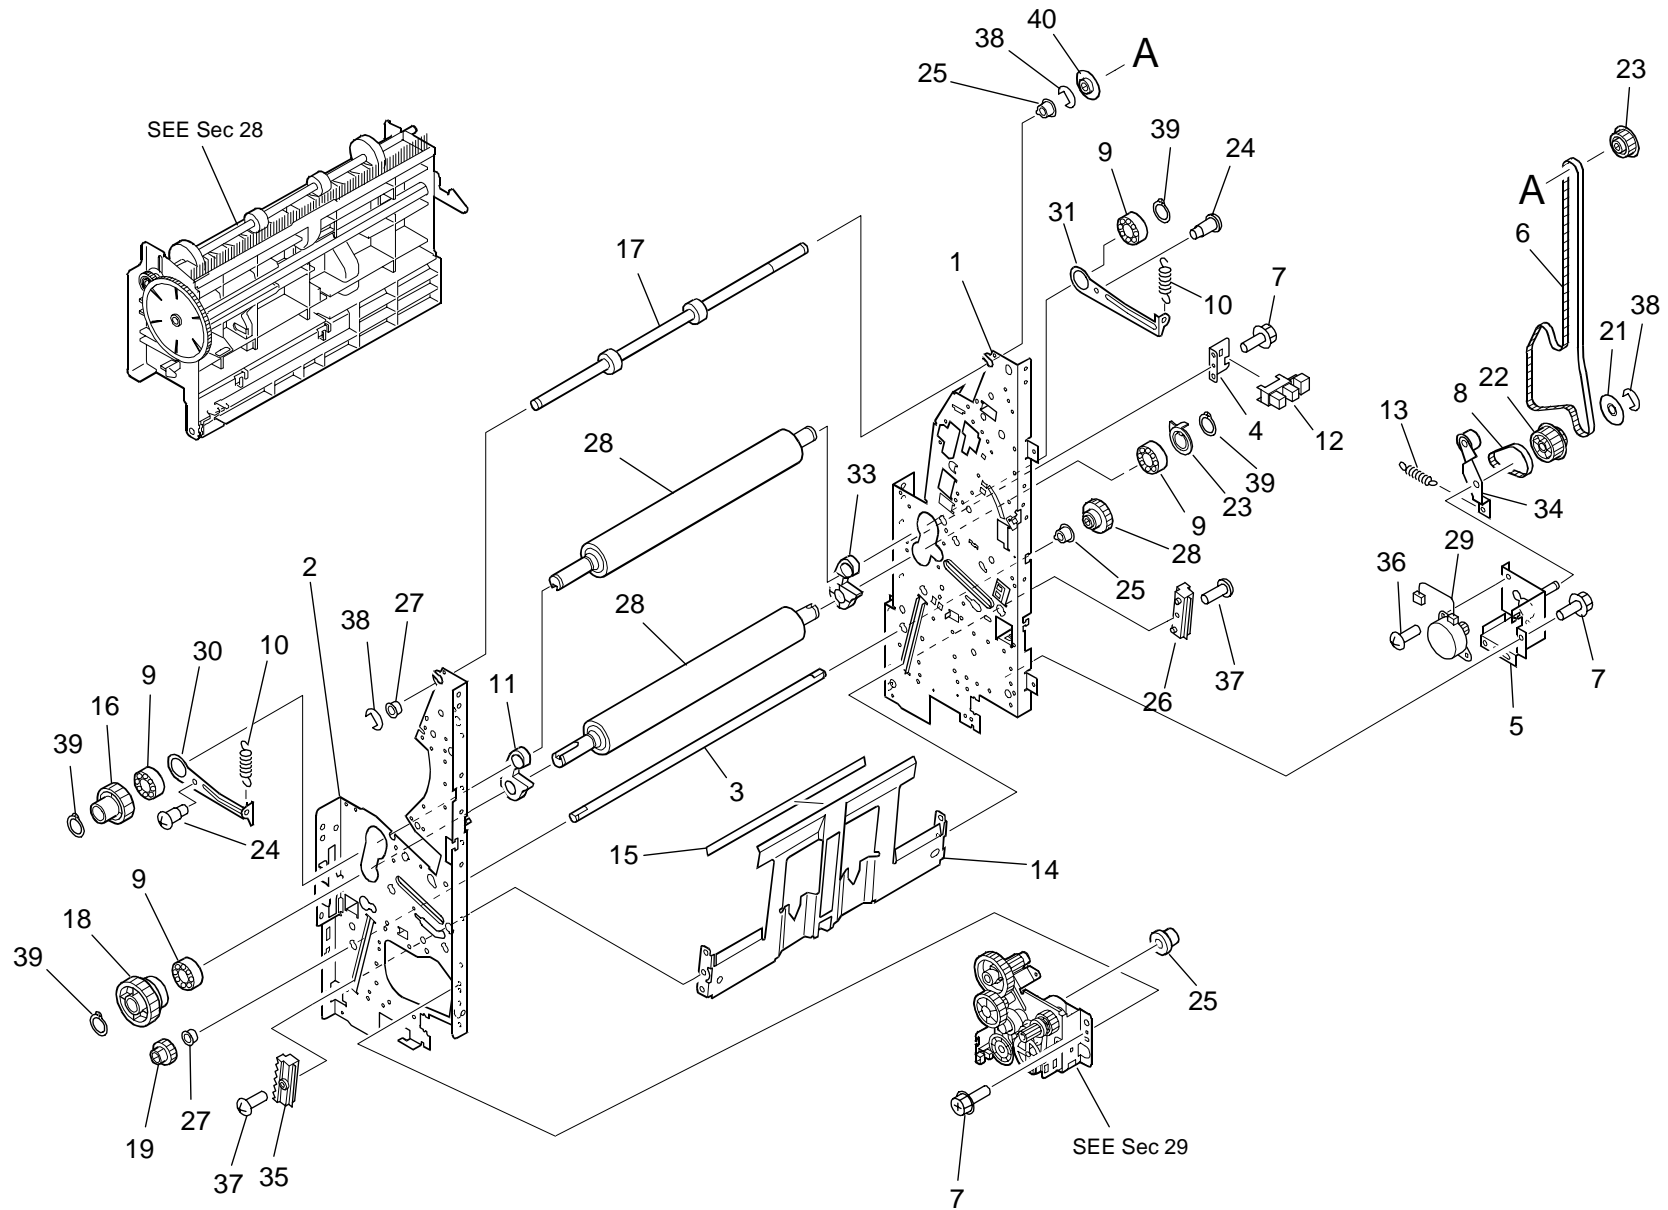

20.SADDLE ASSEMBLY 1 (B722)

20.SADDLE ASSEMBLY 1 (B722)

Index No.	Part No.	Description	Q'ty Per Assembly
1	B723 5207	Saddle Frame - Rear (44210009000)	1
2	B723 5206	Saddle Frame - Front (44210008000)	1
3	B723 5033	Shaft (4402968040)	1
4	B723 5020	Sensor Bracket (4402967880)	1
5	B723 5009	Motor Bracket Assy (4402962870)	1
6	B723 5095	Timing Belt (4402968810)	1
7	B723 7004	Snr:Screw:4400792330	25
8	B723 5231	Timing Belt (44221162000)	1
9	B723 5097	Bearing (4402968840)	4
10	B723 5087	Spring (4402968690)	2
11	B723 5100	Front Arm (4402968890)	1
12	B723 1029	IC - TLP1242 (4402962800)	1
13	B723 5083	Spring (4402968640)	1
14	B723 5101	Roller Guide (4402968900)	1
15	B723 5102	Roller Guide Sheet (4402968910)	1
16	B723 5079	Gear - 16Z (4402968600)	1
17	B723 5025	Roller (4402967940)	1
18	B723 5078	Coupled Gear - 16/56z (4402968590)	1
19	B723 5075	Gear - 16Z (4402968560)	1
20	B723 5074	Coupled Gear - 16/33z (4402968550)	1
21	B723 5068	Flange (4402968480)	1
22	B723 5230	Pulley - 28/39Z (44221161000)	1
23	B723 5064	Pulley - 30Z (4402968410)	1
24	B722 7001	Screw (4407839350)	2
25	B723 4070	Bushing (4407839330)	4
26	B723 5032	Rear Rack (4402968030)	1
27	B723 4071	Bushing (4408651130)	2
28	B723 5177	Roller (44209891000)	2
29	B723 5229	Motor - Dc24v 10.5w (44221160000)	1
30	B723 5035	Press Plate - Front (4402968070)	1
31	B723 5036	Press Plate - Rear (4402968080)	1
32	B723 5180	Feeler (44209894000)	1
33	B723 5241	Rear Arm (4402968100)	1
34	B723 5052	Tension Plate (4402968290)	1
35	B723 5042	Front Rack (4402968150)	1

Index No.	Part No.	Description	Q'ty Per Assembly
36	B723 7038	Screw (x0-01741000)	2
37	B723 7022	Screw (4842040810)	2
38	B723 3004	Snr:Ring:4402016800	3
39	B723 5011	Retaining Ring - C (4402963890)	4
40	B723 5070	Flange (4402968500)	1