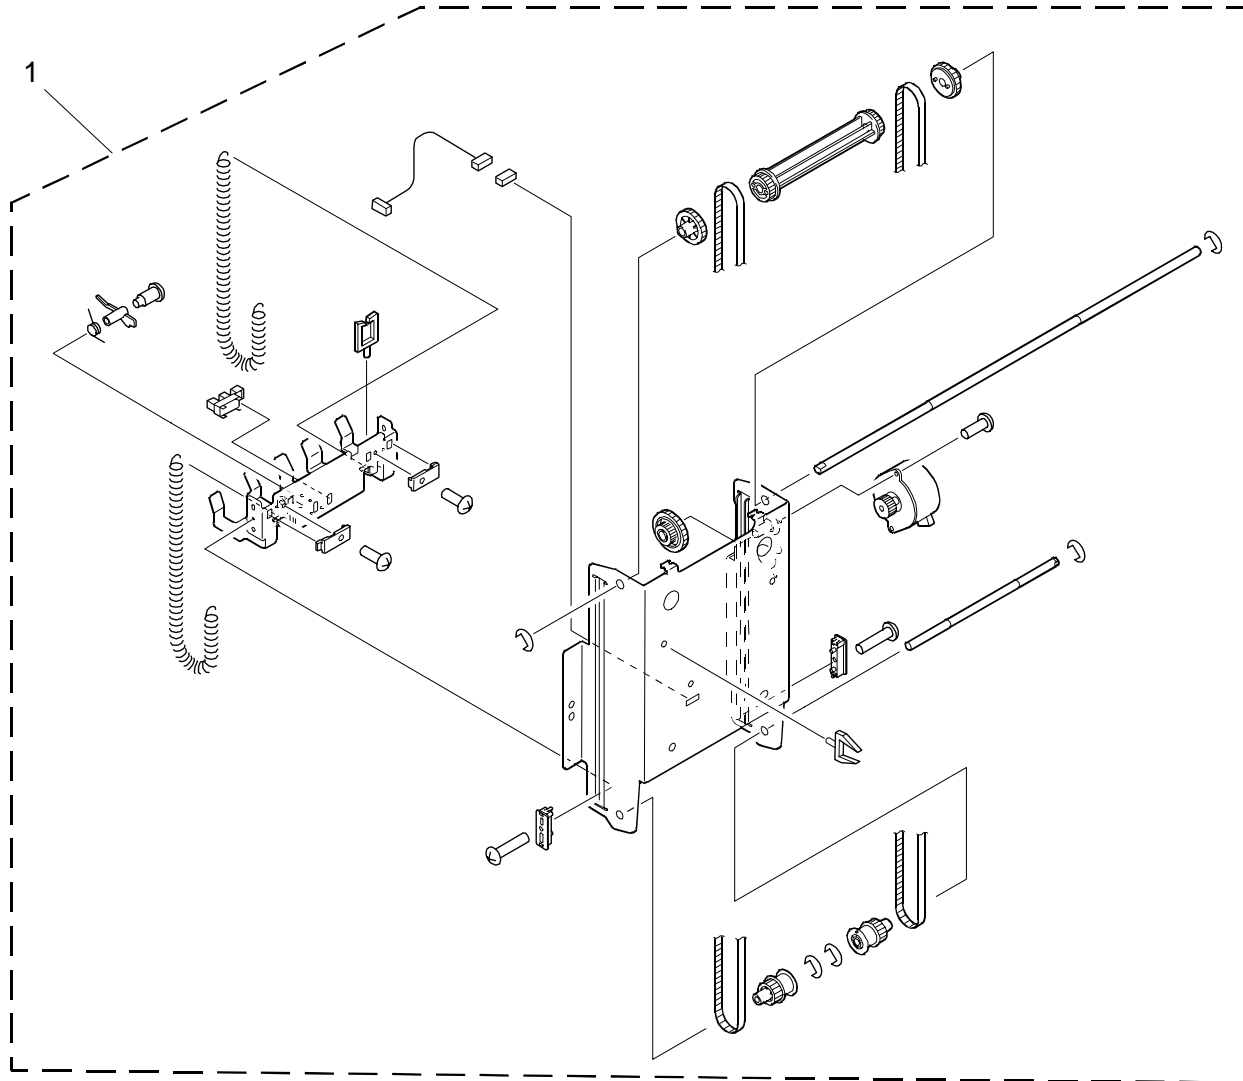

26.PASS LOWER GUIDE ASSEMBLY (B722)

Index No.	Part No.	Description	Q'ty Per Assembly
*	B723 5198	Pass Guide Assy (44209926000)	1
1	B723 5199	Harness (44209927000)	1
2	B723 5117	Block (4402969160)	2
3	B722 7006	Screw (4402968920)	2
4	B723 5118	Roller (4402969180)	1
5	B723 5119	Spring (4402969190)	1
6	B723 5120	Gear/pulley - 16/32Z (4402969200)	1
7	B723 5121	Gear/pulley - 32/16Z (4402969210)	1
8	B723 5122	Rear Rack Plate (4402969220)	1
9	B723 5123	Front Rack Plate (4402969230)	1
10	B723 5124	Rear Rack Plate (4402969240)	1
11	B723 5056	Motor - Dc24v 4w (4402968330)	1
12	B723 5200	Roller Guide (44209928000)	1
13	B723 5125	Sensor Bracket (4402969270)	1
14	B723 5126	Timing Belt (4402969280)	1
15	B723 1029	IC - TLP1242 (4402962800)	2
16	B723 7004	Snr:Screw:4400792330	5
17	B723 5128	Motor Bracket Assy (4402969310)	1
18	B723 5201	Guide (44209929000)	1
19	B723 5004	Snr:Connector:4402350100	2
20	B723 1019	Connector (4402352940)	2
21	B723 2020	Connector (4402969300)	1
22	B723 7038	Screw (x0-01741000)	2
23	B723 3004	Snr:Ring:4402016800	2

Index No.	Part No.	Description	Q'ty Per Assembly

27.INNER SIDE PLATE ASSEMBLY (B722)