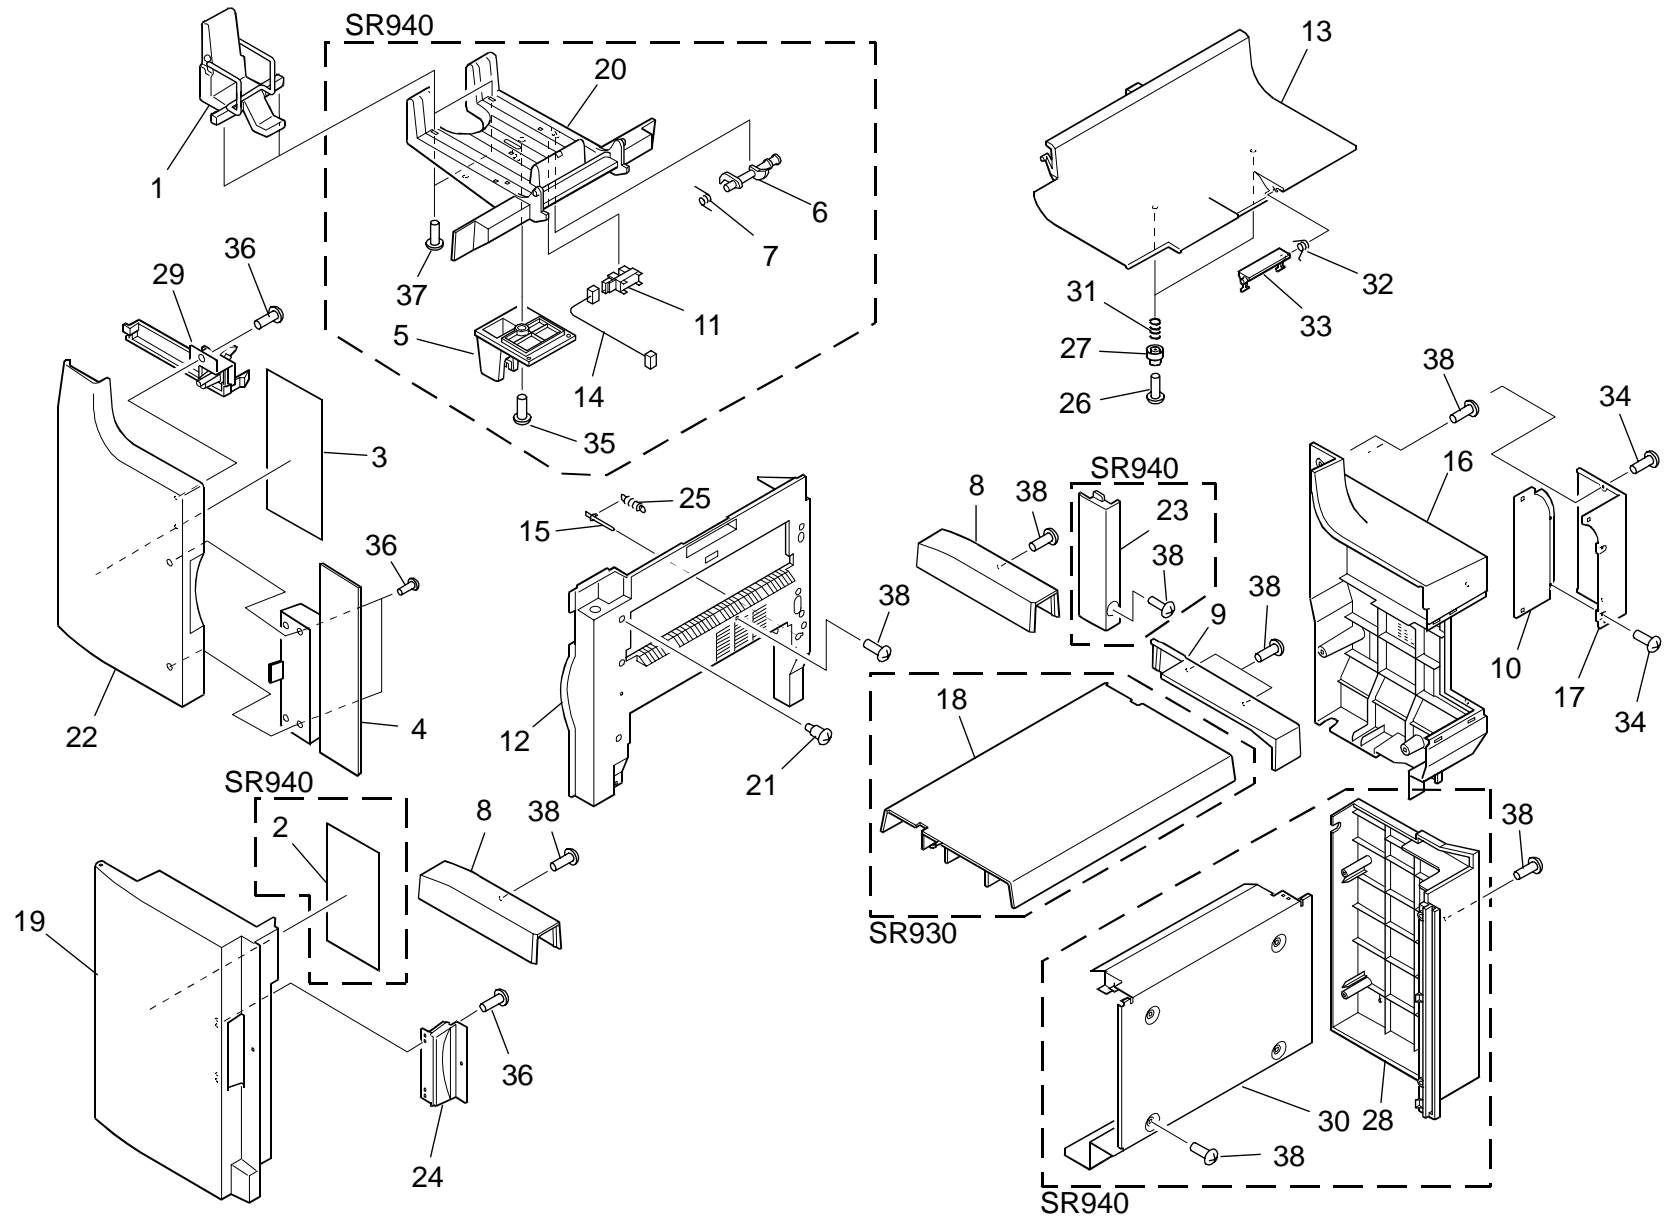

3.EXTERIOR 2 (B722/B723)

3.EXTERIOR 2 (B722/B723)

Index No.	Part No.	Description	Q'ty Per Assembly
1	B723 1075	Upper Stack Tray (44221060000)	1
2	B723 1032	Decal (4402964580)	1
3	B723 1046	Decal - Jam (44210662000)	1
4	B723 1045	Cover (44210649000)	1
5	B723 1031	Sensor Cover (4402963140)	1
6	B723 1033	Sensor Lever (4402966270)	1
7	B723 1034	Spring (4402966290)	1
8	B723 1050	Foot Cover (44210685000)	2
9	B723 1049	Foot Cover - Rear (44210684000)	1
10	B723 1056	Connect Cover 2 (44210711000)	1
11	B723 1029	IC - TLP1242 (4402962800)	1
12	B723 7031	Cover (44210699000)	1
13	B723 1052	Top Cover (44210702000)	1
14	B723 1041	Harness (44209663000)	1
15	B723 1051	Feeler (44210701000)	1
16	B723 1054	Rear Cover (44210707000)	1
16	B723 1067	Cover (44210729000)	1
16	B723 1068	Lower Front Cover (44210731000)	1
17	B723 1055	Connect Cover (44210709000)	1
18	B723 1023	Button Cover (4402960610)	1
20	B723 1058	Stack Tray (44210714000)	1
21	B723 7024	Snr:Screw:44209653000	4
22	B723 1059	Upper Front Cover (44210716000)	1
23	B723 1060	Lower Rear Cover (44210718000)	1
24	B723 1061	Latch Cover (44210648000)	1
24	B723 1062	Latch Cover - B (44210722000)	1
25	B723 1016	Snr:Spring:4402349880	1
26	B723 7025	Screw (44209660000)	2
27	B723 1021	Spacer (4402960500)	2
28	B723 1036	Rear Cover - L (4402966570)	1
29	B723 1026	Inner Cover (4402960740)	1
30	B723 1037	Cover - B (4402966590)	1
31	B723 1040	Spring (44209662000)	2
32	B723 1009	Spring (4402349630)	1
33	B723 1020	Handle (4402960490)	1

Index No.	Part No.	Description	Q'ty Per Assembly
34	B723 7013	Snr:Screw:4402352090	5
35	B723 7006	Screw (4402015240)	1
36	B723 7015	Screw (4402961210)	5
37	B723 7005	Snr:Screw:4402015230	2
38	B723 7004	Snr:Screw:4400792330	25