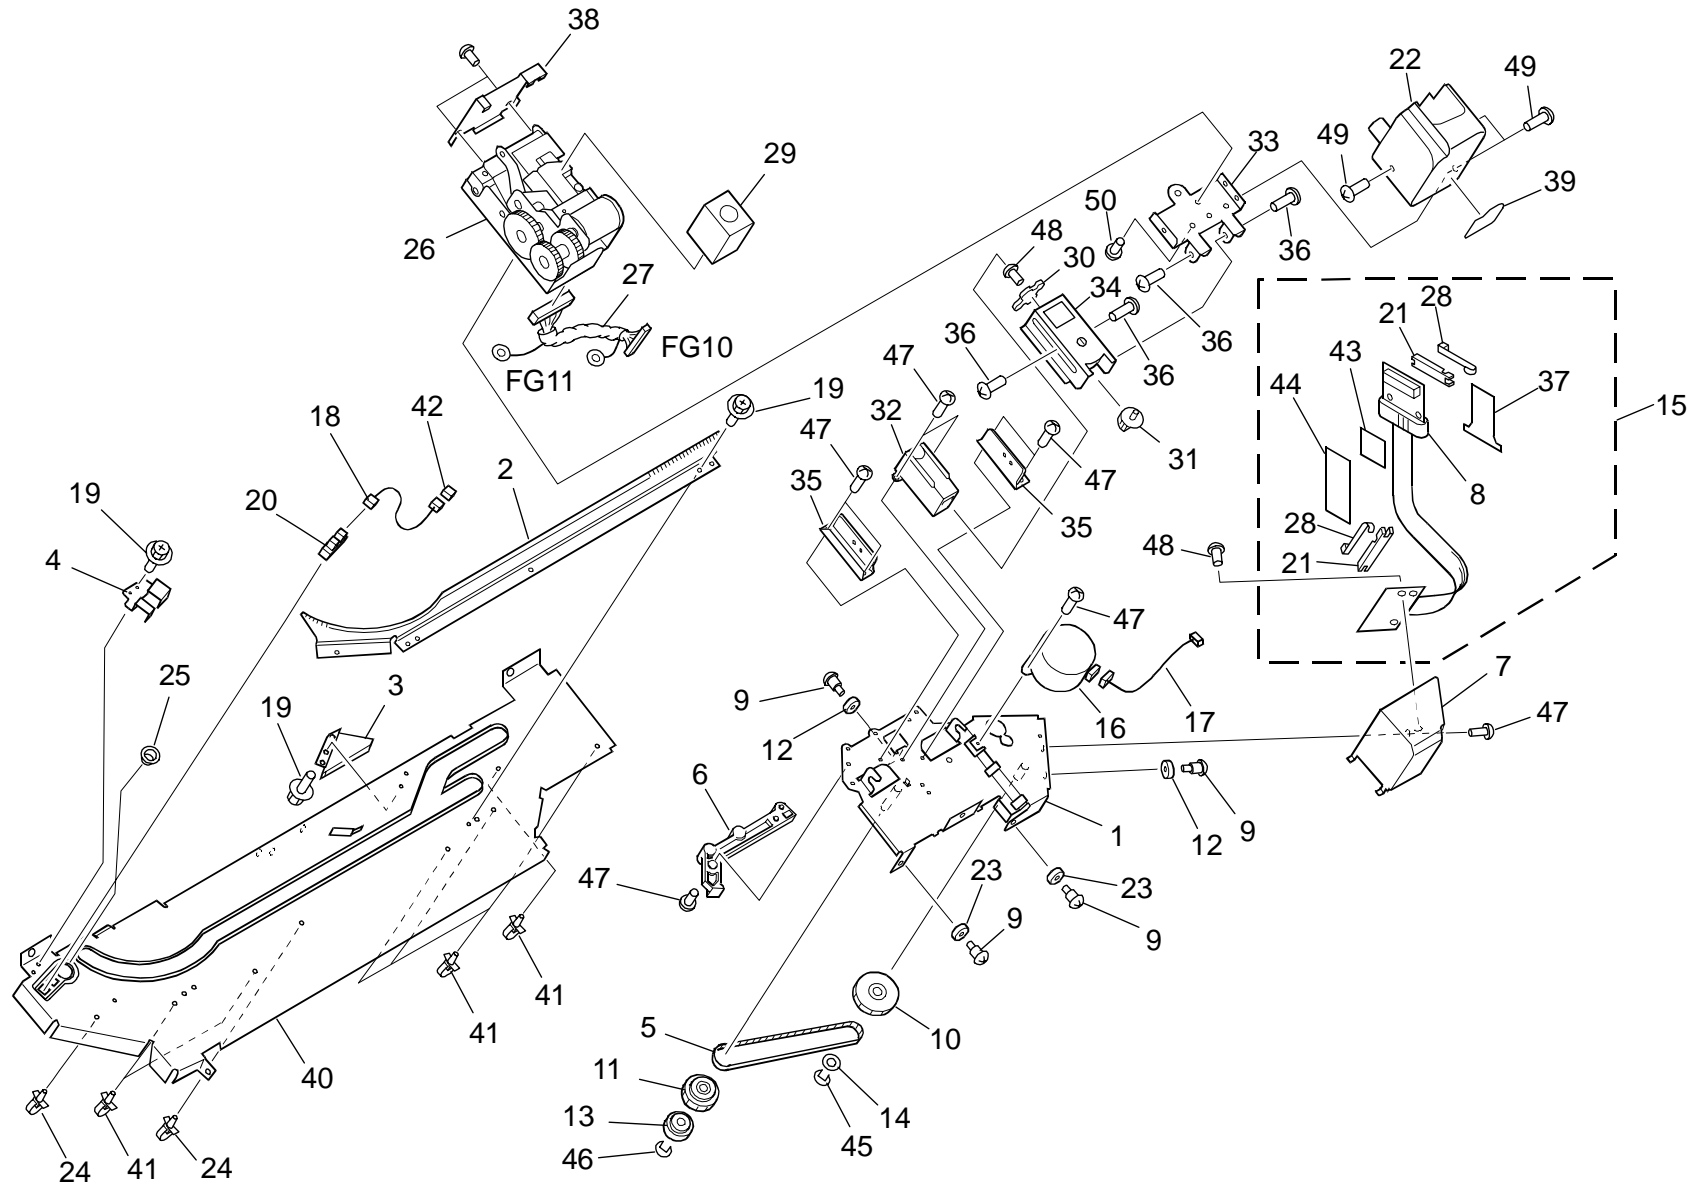

19.STAPLER ASSEMBLY (B722/B723)

19.STAPLER ASSEMBLY (B722/B723)

Index No.	Part No.	Description	Q'ty Per Assembly
*	B723 3131	Stapler Assy (44210789000)	1
1	B723 3061	Upper Plate (4402962350)	1
2	B723 3023	Rack Plate (4402351580)	1
3	B723 3024	Guide Plate (4402351590)	1
4	B723 3025	Sensor Cover (4402351600)	1
5	B723 3026	Timing Belt (4402351610)	1
6	B723 3027	Stop Cam (4402351620)	1
7	B723 3053	Cover (4402962260)	1
8	B723 3115	Ferrite Core (44209878000)	1
9	B723 7019	Snr:Screw-m3:4407838280	4
10	B723 3028	Gear - 44Z (4402351640)	1
11	B723 3054	Gear (4402962270)	1
12	B723 3029	Roller (4402351660)	2
13	B723 3030	Roller (4402351670)	1
14	B723 3031	Flange (4402351680)	1
15	B723 3055	Harness (4402962280)	1
16	B723 3032	Motor - Dc24v 4.4w (4402351700)	1
17	B723 3033	Harness (4402351710)	1
18	B723 3034	Harness (4402351720)	1
19	B723 7011	Screw (4402351740)	6
20	B723 1043	Snr:Sensor:44209666000	1
21	B723 3059	Mount Plate (4402962320)	2
22	B723 3132	Stapler Cover (44210791000)	1
23	B723 3037	Roller (4402351880)	2
24	B723 3035	Cable Clamp (4402351770)	2
25	B723 3036	Grommet (4402351780)	1
26	B723 3007	Stapler Assy (4402346750)	1
27	B723 3060	Harness (4402962340)	1
28	B723 3001	Band (4400590320)	2
29	B723 3062	Staple Case (4402962360)	1
30	B723 3063	Staple Block (4402962370)	1
31	B723 3133	Stapler Handle (44210794000)	1
32	B723 3064	Staple Bracket - 1 (4402962390)	1
33	B723 3065	Staple Bracket - 2 (4402962400)	1
34	B723 3066	Rail (4402962410)	1

Index No.	Part No.	Description	Q'ty Per Assembly
35	B723 3067	Rail Guide - C (4402962420)	2
36	B723 7001	Screw (4400575380)	4
37	B723 3058	Stopper (4402962310)	1
38	B723 3146	Spring (4402962820)	1
39	B723 3122	Decal - Caution (44210664000)	1
40	B723 3022	Stapler Guide (4402351570)	1
41	B723 3002	Band (4400790740)	6
42	B723 1019	Connector (4402352940)	1
43	B723 3056	Sheet - A (4402962290)	1
44	B723 3057	Sheet - B (4402962300)	1
45	B723 3004	Snr:Ring:4402016800	1
46	B723 3005	Retaining Ring (4402016830)	1
47	B723 7036	Snr:Screw-m3x6:X0-00431000	9
48	B723 7006	Screw (4402015240)	3
49	B723 7016	Screw (4402962440)	3
50	B723 7039	Snr:Screw-m4x6:X0-01747000	2