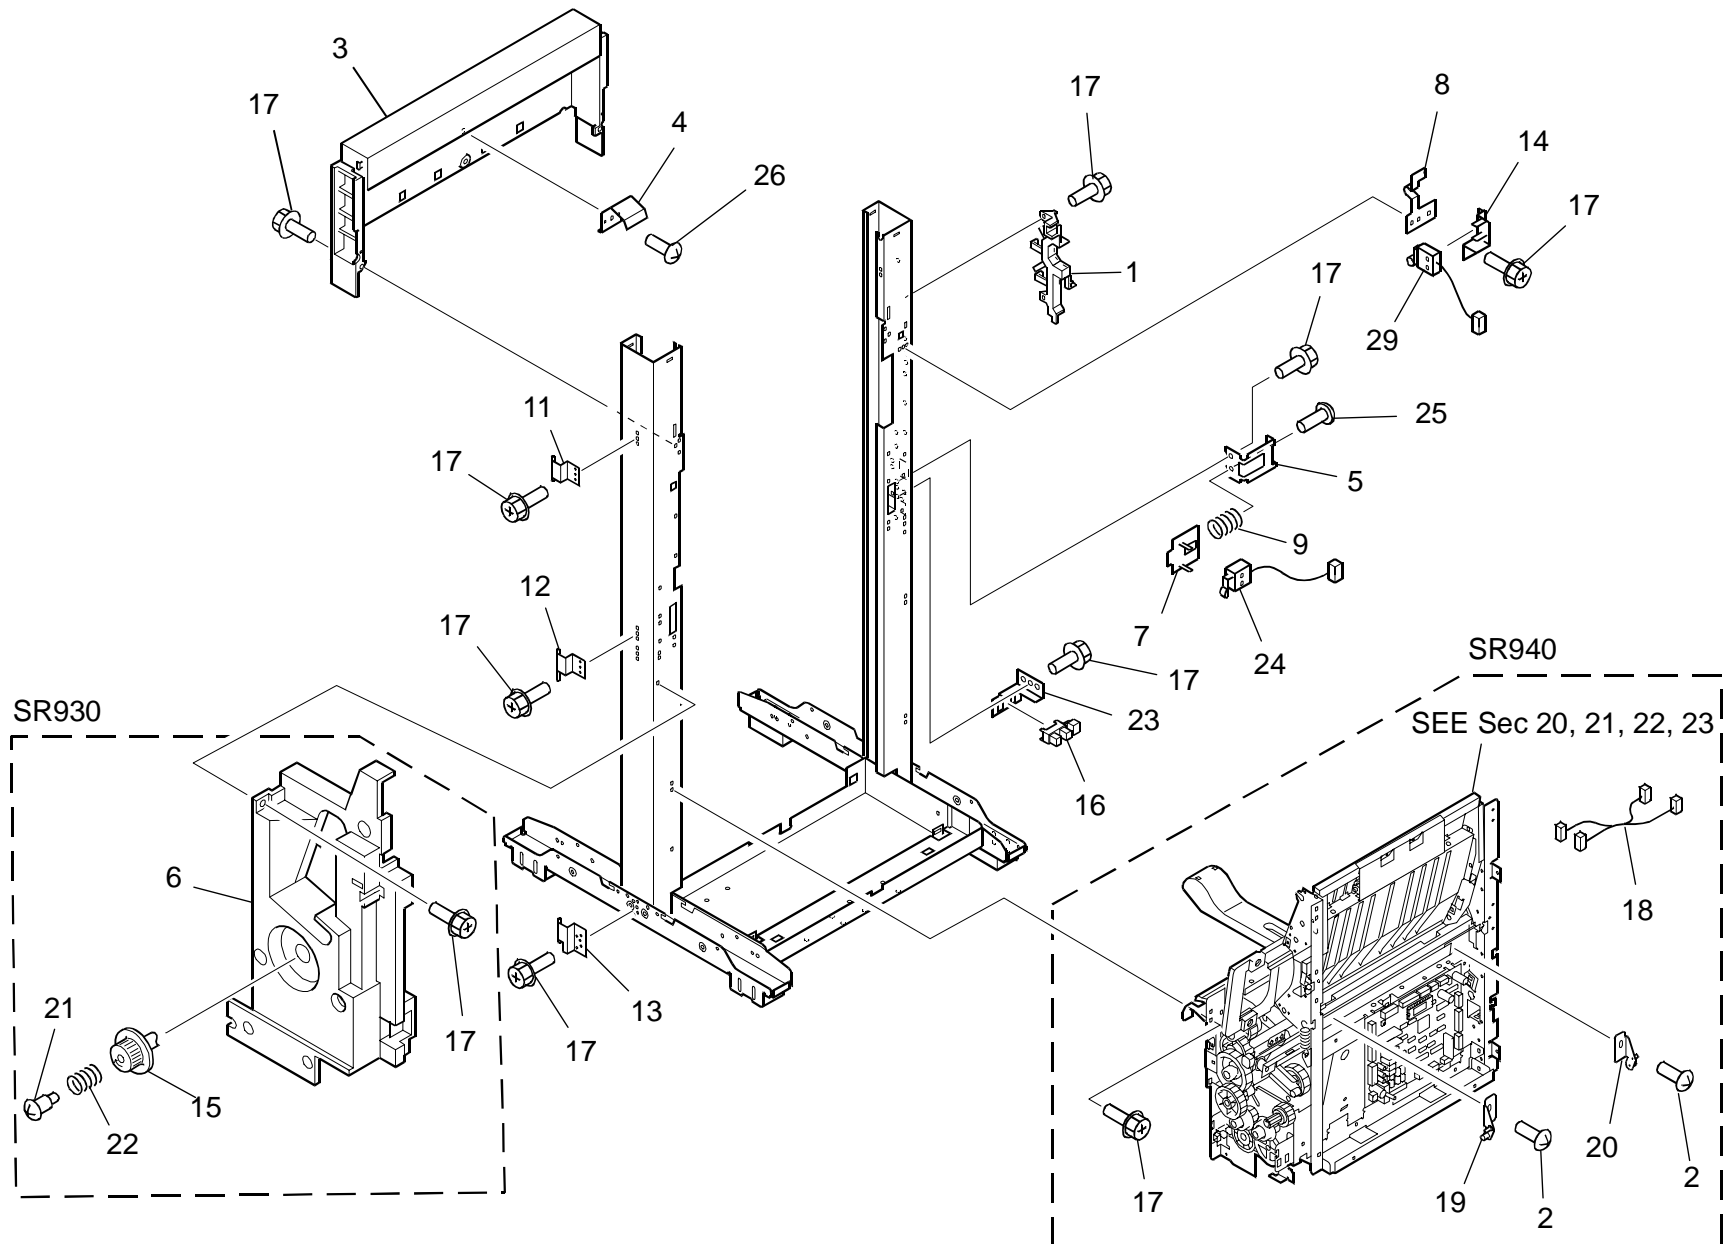

5.FINISHER MAIN BODY 2 (B722/B723)

5.FINISHER MAIN BODY 2 (B722/B723)

Index No.	Part No.	Description	Q'ty Per Assembly
1	B723 2015	Cable Guide - B (4402966870)	1
2	B722 7009	Screw (44209689000)	2
3	B723 2030	Slide (44210680000)	1
4	B723 2031	Spring (44210735000)	1
5	B723 2006	Bracket (4402349990)	1
6	B723 2032	Inner Cover (44210736000)	1
7	B723 2002	Holder (4402349940)	1
8	B723 2004	Spring (4402349970)	1
9	B723 2005	Spring (4402349980)	1
10	B723 2007	Microswitch (4402350110)	1
11	B723 2022	Hinge Plate - Upper (44209682000)	1
12	B723 2023	Hinge Plate - Middle (44209683000)	1
13	B723 2024	Hinge Plate - Lower (44209684000)	1
14	B723 2001	Sensor Holder (4402349930)	1
15	B723 2014	Handle (4402966840)	1
16	B723 1004	Sensor (4400790790)	1
17	B723 7004	Snr:Screw:4400792330	38
18	B723 2026	Harness (44209686000)	1
19	B723 2027	Release Plate - Front (44209687000)	1
20	B723 2028	Release Plate - Rear (44209688000)	1
21	B722 7003	Screw (4402967010)	1
22	B723 2019	Spring (4402967020)	1
23	B723 2003	Sensor Bracket (4402349950)	1
24	B723 2008	Microswitch (4402350120)	1
25	B723 7022	Screw (4842040810)	1
26	B723 7026	Screw (44209690000)	1

Index No.	Part No.	Description	Q'ty Per Assembly