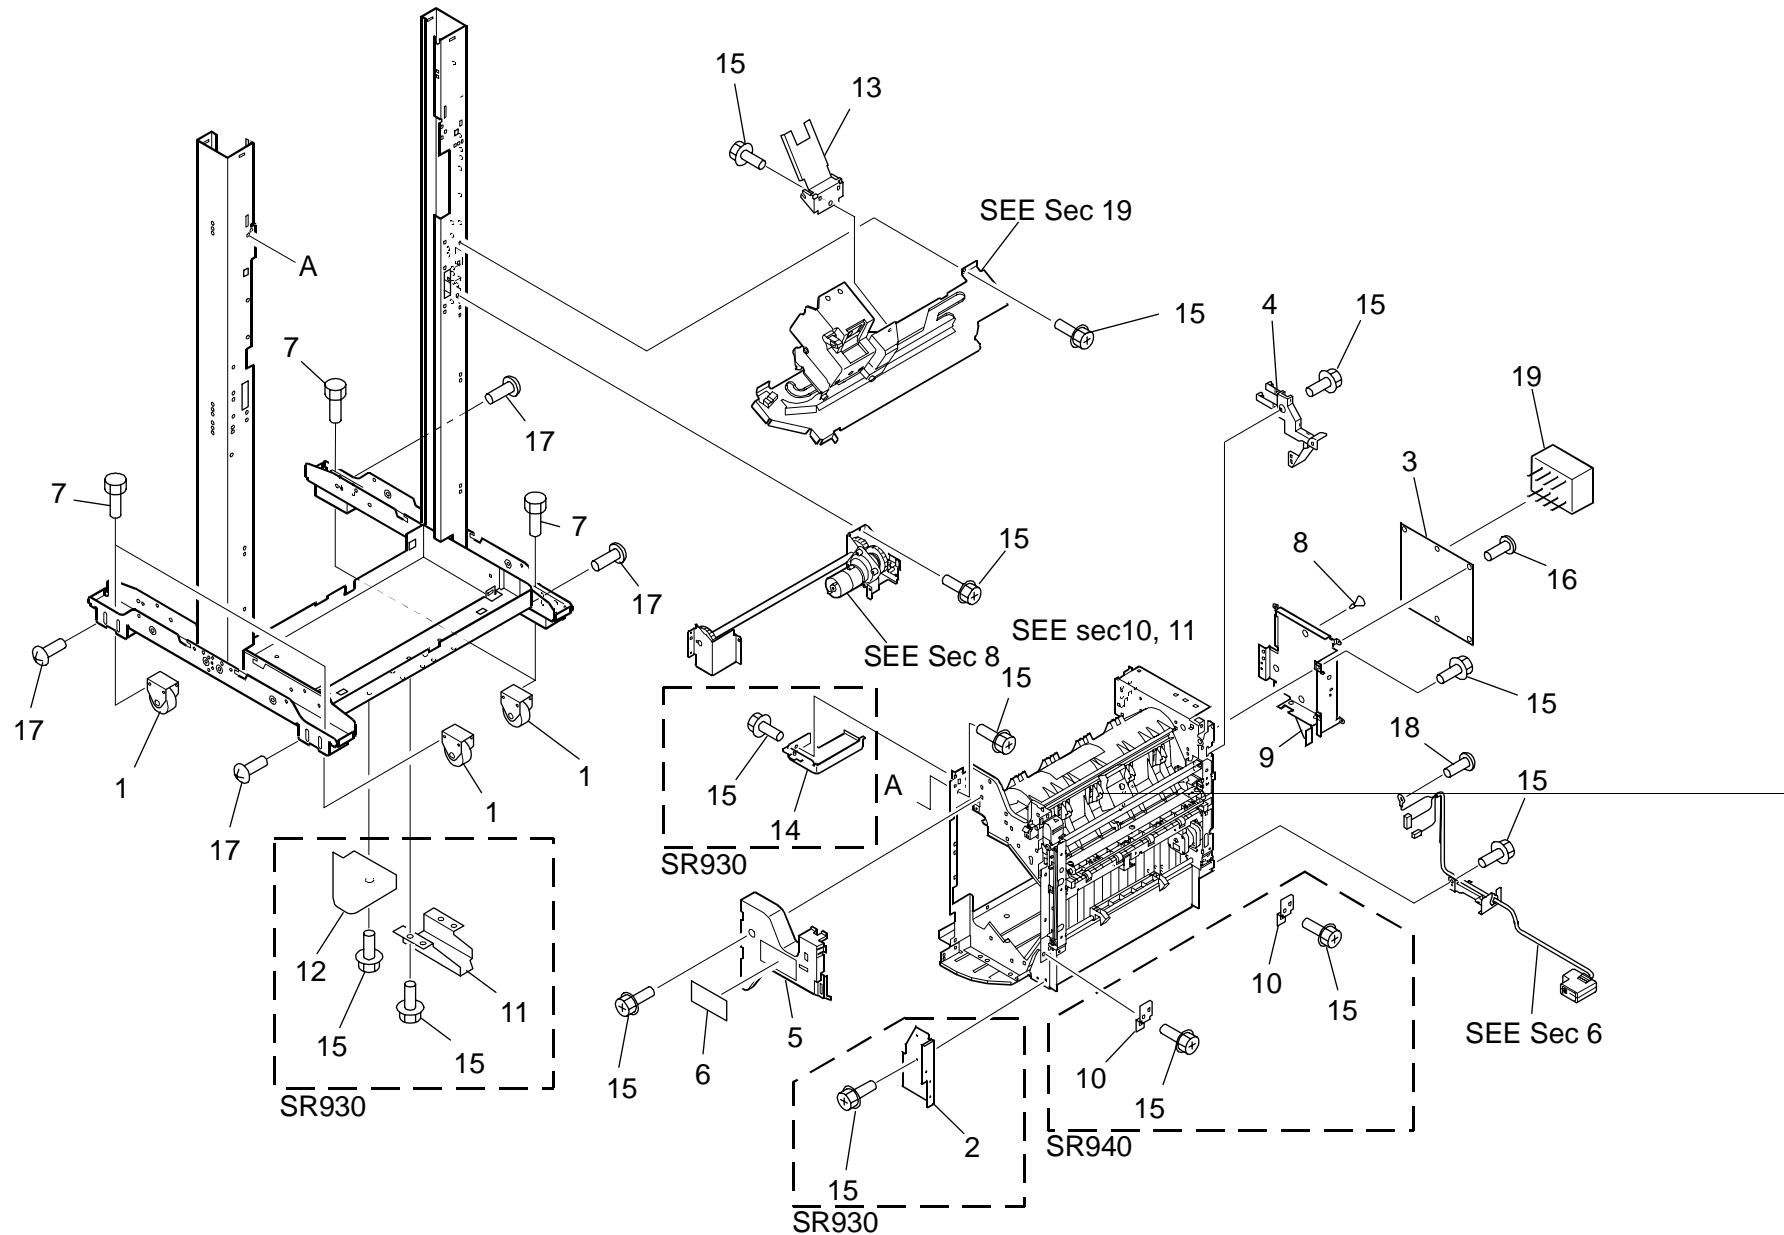

4.FINISHER MAIN BODY 1 (B722/B723)

4.FINISHER MAIN BODY 1 (B722/B723)

Index No.	Part No.	Description	Q'ty Per Assembly
1	B723 2033	Caster (44221070000)	4
2	B723 2016	Cover Plate (4402966980)	1
3	B723 2035	PCB - Lgc (44221072000)	1
4	B723 2011	Cable Guide (4402960920)	1
5	B723 2013	Inner Cover (4402961070)	1
6	B723 2010	Staple Decal - 2 (4402960300)	1
7	B723 7033	Screw (44210738000)	4
8	B723 2012	PCB Spacer (4402961060)	4
9	B723 2029	PCB Bracket (44209694000)	1
10	B723 2021	Finisher Plate (44209681000)	2
11	B723 2034	Fin Bracket (44221071000)	1
12	B723 2017	Cover Plate - B (4402966990)	1
13	B723 2009	Staple Bracket (4402351760)	1
14	B723 2025	Feed Cover (44209685000)	1
15	B723 7004	Snr:Screw:4400792330	10
16	B723 7036	Snr:Screw-m3x6:X0-00431000	6
17	B723 7042	Screw (x0-01820000)	5
18	B723 7039	Snr:Screw-m4x6:X0-01747000	1
19	B723 2018	IC-M27C4002-80(6LA51619000)	1

Index No.	Part No.	Description	Q'ty Per Assembly