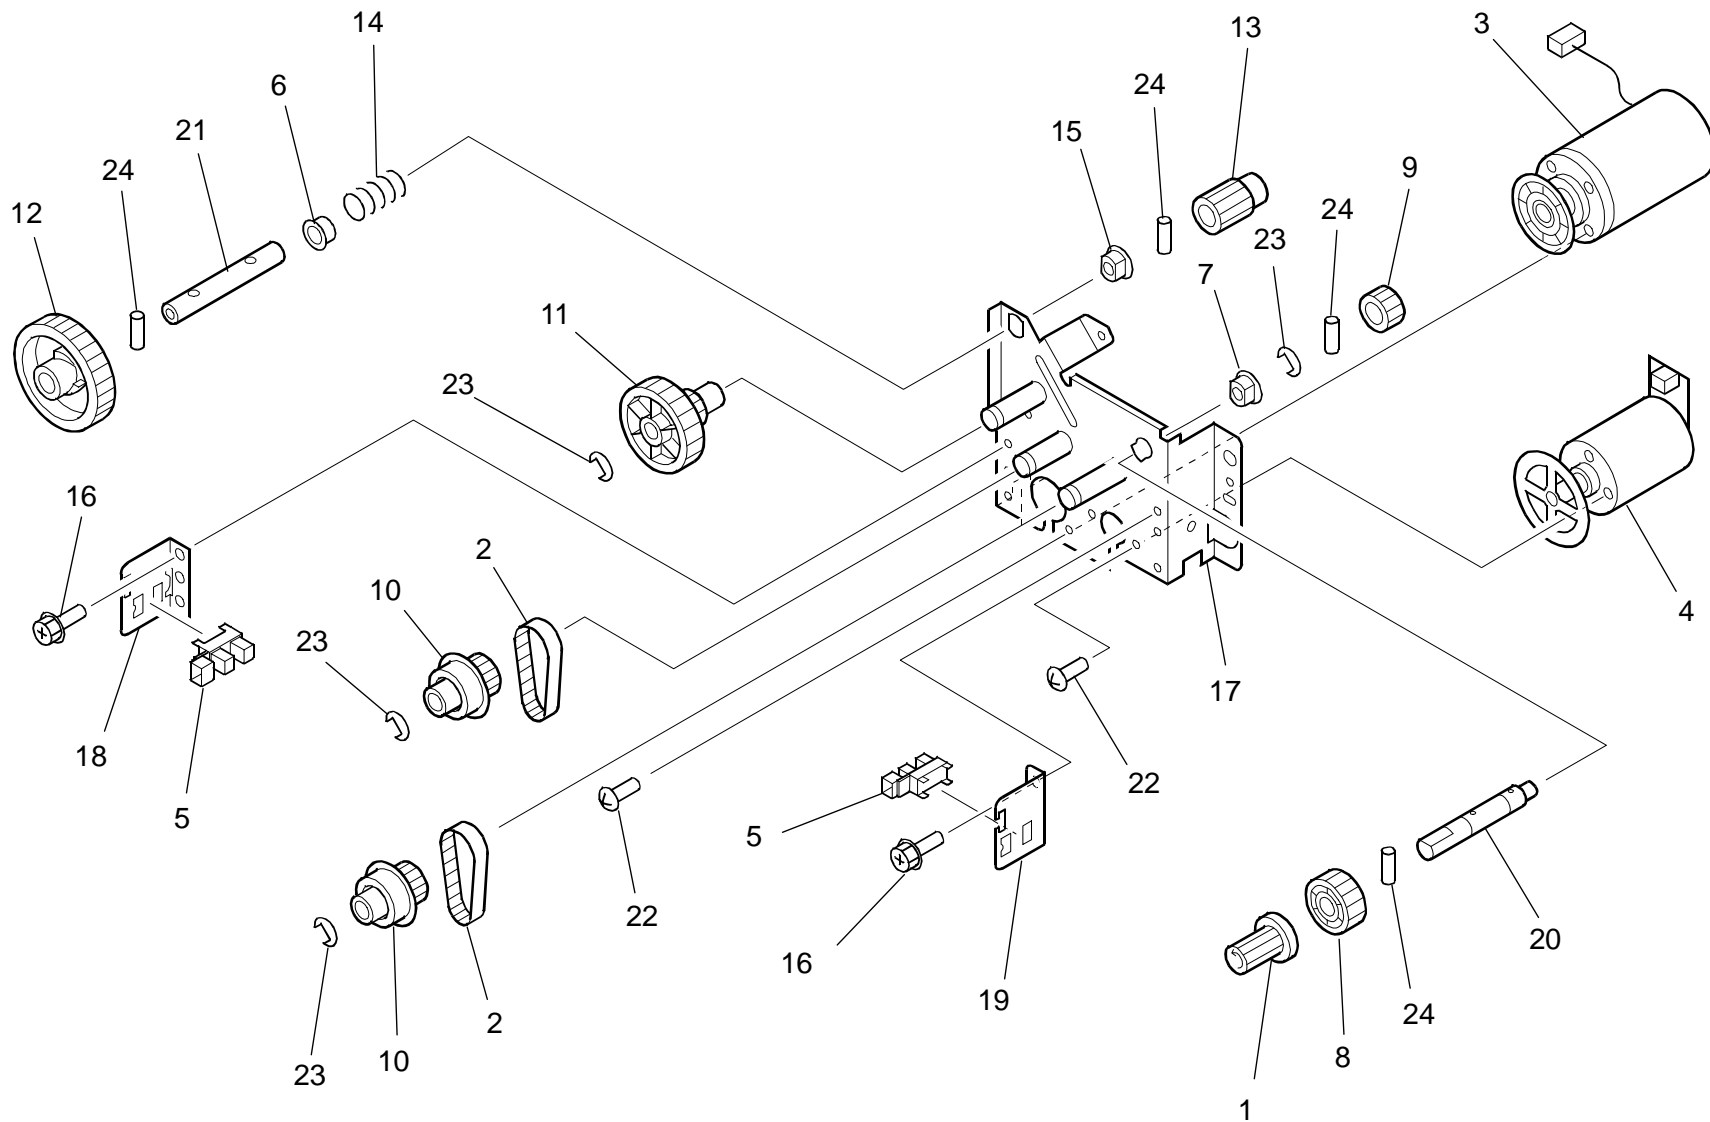

29.MOTOR MOUNT ASSEMBLY (B722)

29.MOTOR MOUNT ASSEMBLY (B722)

Index No.	Part No.	Description	Q'ty Per Assembly
*	B723 5223	Drive Assy (44210810000)	1
1	B723 5224	Knob (44210811000)	1
2	B723 5096	Timing Belt (4402968830)	2
3	B723 5054	Motor - Dc23v 57.9w (4402968310)	1
4	B723 5055	Motor - Dc24v 18w (4402968320)	1
5	B723 3018	Sensor (4402351390)	2
6	B723 5060	Bushing (4402968370)	1
7	B723 5061	Bushing (4402968380)	1
8	B723 5071	Gear - 42Z (4402968520)	1
9	B723 5072	Gear - 16Z (4402968530)	1
10	B723 5073	Gear/pulley - 24/44Z (4402968540)	2
11	B723 5077	Coupled Gear - 16/60z (4402968580)	1
12	B723 5080	Gear - 60Z (4402968610)	1
13	B723 5082	Gear - 16Z (4402968630)	1
14	B723 5085	Spring (4402968670)	1
15	B723 5091	Bushing (4402968750)	1
16	B723 7004	Snr:Screw:4400792330	2
17	B723 5109	Motor Bracket Assy (4402969030)	1
18	B723 5020	Sensor Bracket (4402967880)	1
19	B723 5046	Sensor Bracket (4402968210)	1
20	B723 5019	Drive Shaft (4402967870)	1
21	B723 5026	Handle Shaft (4402967950)	1
22	B723 7039	Snr:Screw-m4x6:X0-01747000	4
23	B723 3005	Retaining Ring (4402016830)	4
24	B723 5170	Pin (7432201008)	4

Index No.	Part No.	Description	Q'ty Per Assembly