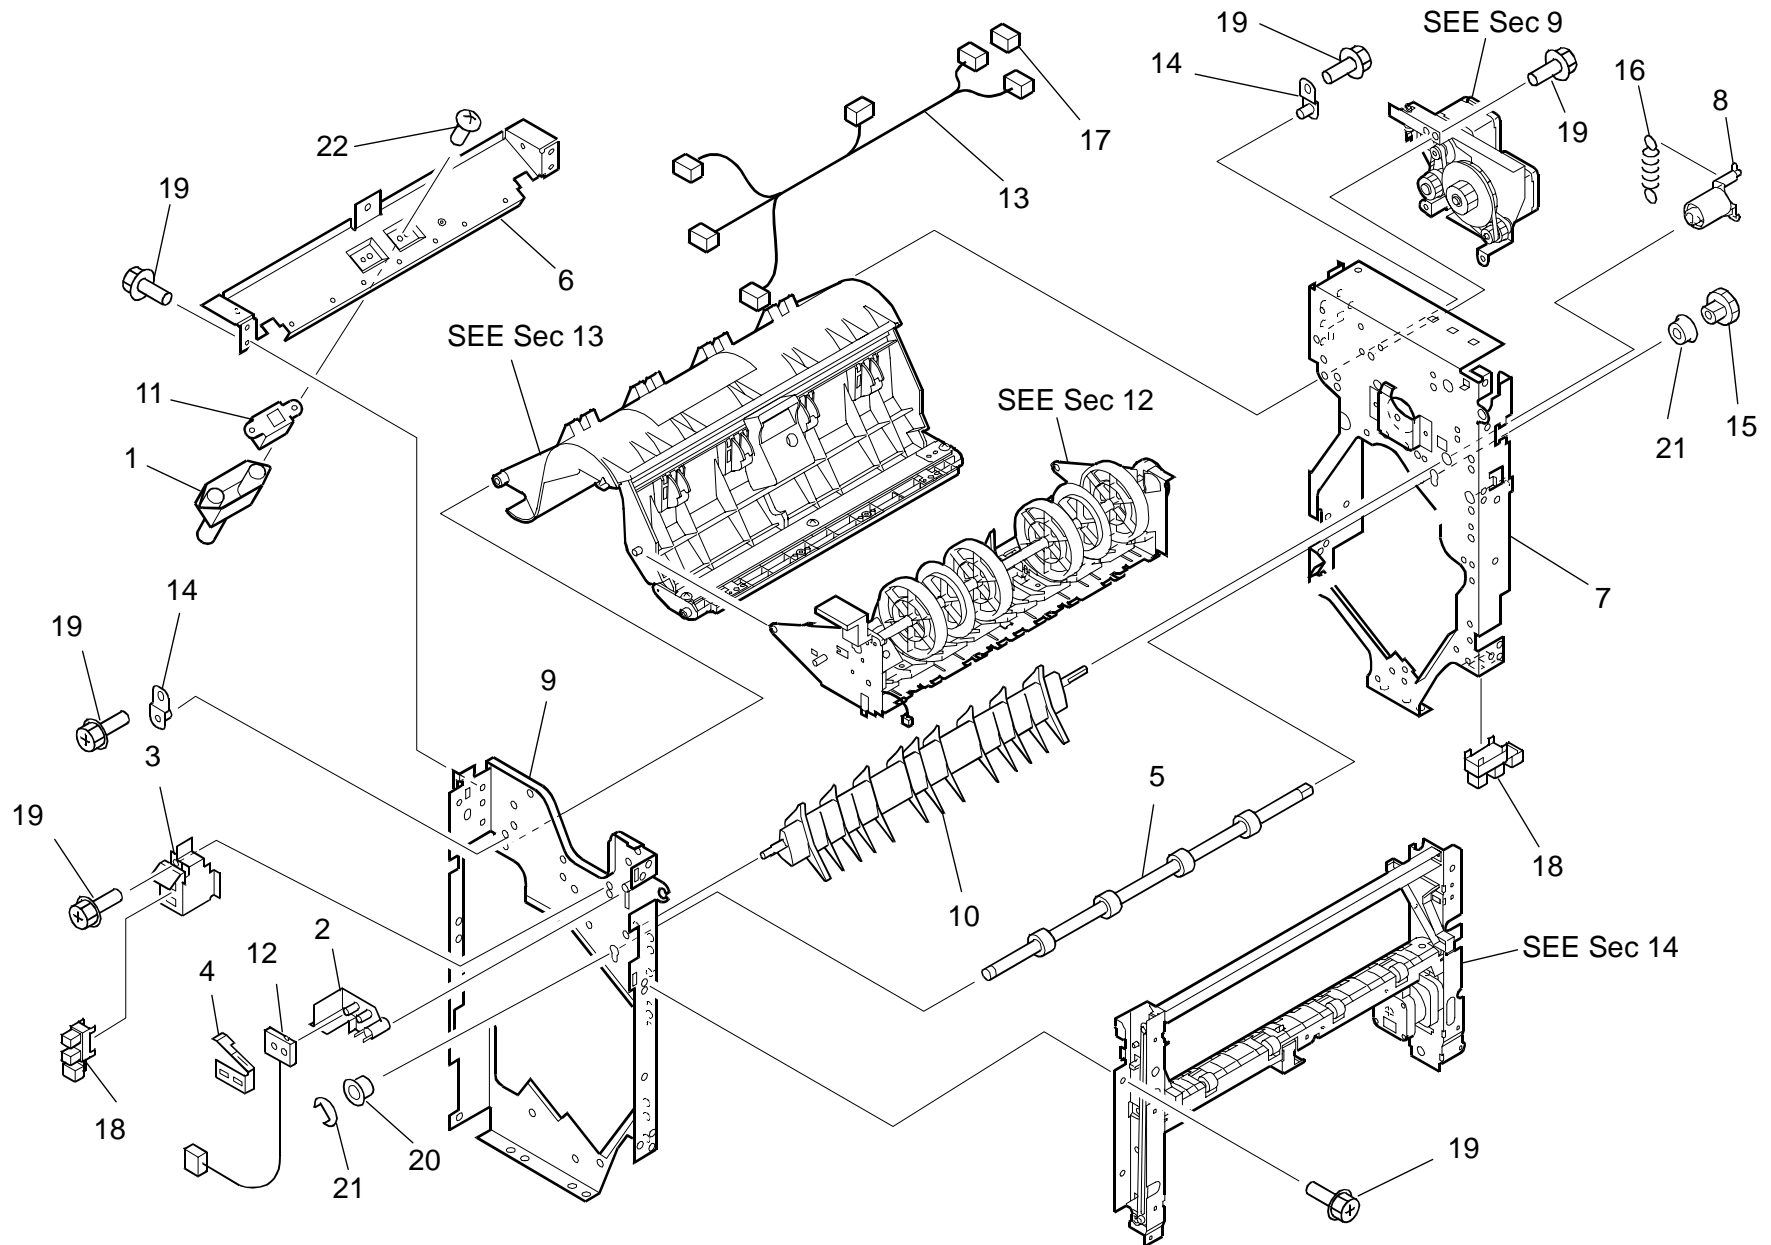

May ,15 ' 2004

1. ATTACHMENT PARTS (B722/B723)

1.ATTACHMENT PARTS (B722/B723)

Index No.	Part No.	Description	Q'ty Per Assembly
1	B723 1076	Latch Assy (44221061000)	1
2	B723 1062	Latch Cover - B (44210722000)	1
3	B723 1006	Sort Rail (4402349410)	1
4	B723 1007	Stopper (4402349450)	1
5	B723 1070	Latch Plate (44221050000)	1
6	B723 1071	Pin Bracket (44221051000)	1
7	B723 1074	Sort Rail Plate (44221054000)	1
8	B723 1003	Rail Spacer (4400595360)	1
9	B723 1002	Rail Bracket (4400595350)	1
10	B723 1073	Stopper Assy (44221053000)	1
11	B723 1005	Decal - Staple (4402342490)	1
12	B723 1018	Ipc Board (4402352650)	1
13	B723 1001	Stopper (4400576210)	1
14	B723 1072	Inlet Guide (44221052000)	1
15	B723 7017	Screw (4402967700)	4
16	B723 7021	Screw (4407843290)	2
17	B723 7042	Screw (x0-01820000)	5
18	B723 7037	Screw (x0-01733000)	1
19	B723 7043	Screw (4402355520)	2
20	B723 7035	Screw (44221058000)	1
21	B723 7030	Screw (44210696000)	2
22	B723 7018	Screw (4406625720)	2
23	B723 7034	Screw (44221057000)	2

Index No.	Part No.	Description	Q'ty Per Assembly

10.FEEDER ASSEMBLY 1 (B722/B723)

10.FEEDER ASSEMBLY 1 (B722/B723)

Index No.	Part No.	Description	Q'ty Per Assembly
1	B723 4079	Sensor Duct (44209724000)	1
2	B723 4036	Switch Holder (4402960770)	1
3	B723 4038	Sensor Bracket (4402960930)	1
4	B723 4035	Spring (4402960760)	1
5	B723 4039	Feed Roller (4402960960)	1
6	B723 4153	Sensor Stay (44210745000)	1
7	B723 4154	Frame (44210746000)	1
8	B723 4080	Deflector Spacer (44209726000)	1
9	B723 4088	Frame (44209749000)	1
10	B723 4081	Flapper (44209728000)	1
11	B723 4007	Sensor (4402350010)	1
12	B723 4082	Harness (44209730000)	1
13	B723 4087	Harness (44209746000)	1
14	B723 4083	Pin Plate (44209732000)	2
15	B723 4184	Gear - 23Z (44221090000)	1
16	B723 4040	Spring (4402961040)	2
17	B723 4008	Connector (4402350070)	1
18	B723 1043	Snr:Sensor:44209666000	2
19	B723 7004	Snr:Screw:4400792330	17
20	B723 4084	Ball Bearing (44209735000)	2
21	B723 3004	Snr:Ring:4402016800	1
22	B723 7012	Screw (4402352080)	2