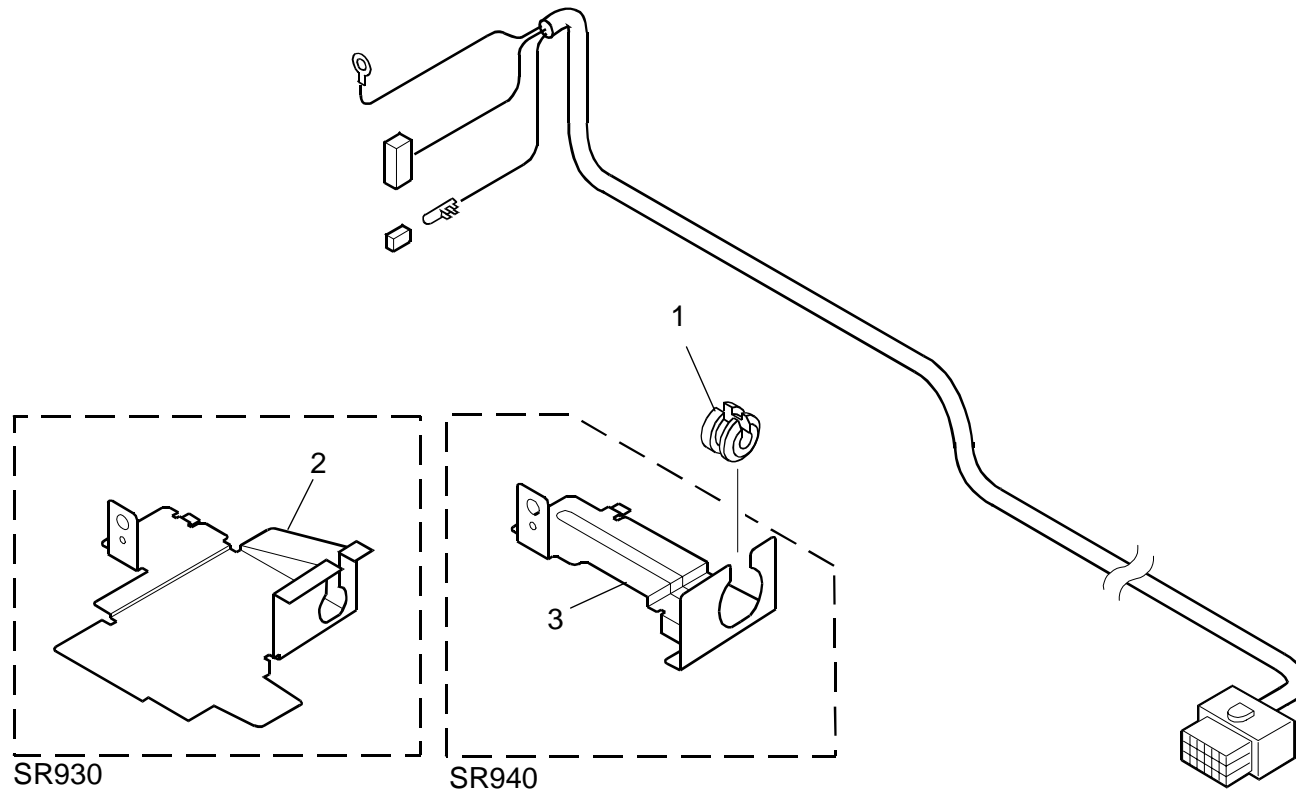

6.CABLE MAIN BODY ASSEMBLY (B722/B723)

6.CABLE MAIN BODY ASSEMBLY (B722/B723)

Index No.	Part No.	Description	Q'ty Per Assembly
*	B723 3124	Cable (44210739000)	1
*	B723 3125	Cable Assy (44210740000)	1
1	B723 3126	Bushing (44210741000)	1
2	B723 3127	Bracket (44210742000)	1
3	B723 3128	Bracket (44210743000)	1

Index No.	Part No.	Description	Q'ty Per Assembly