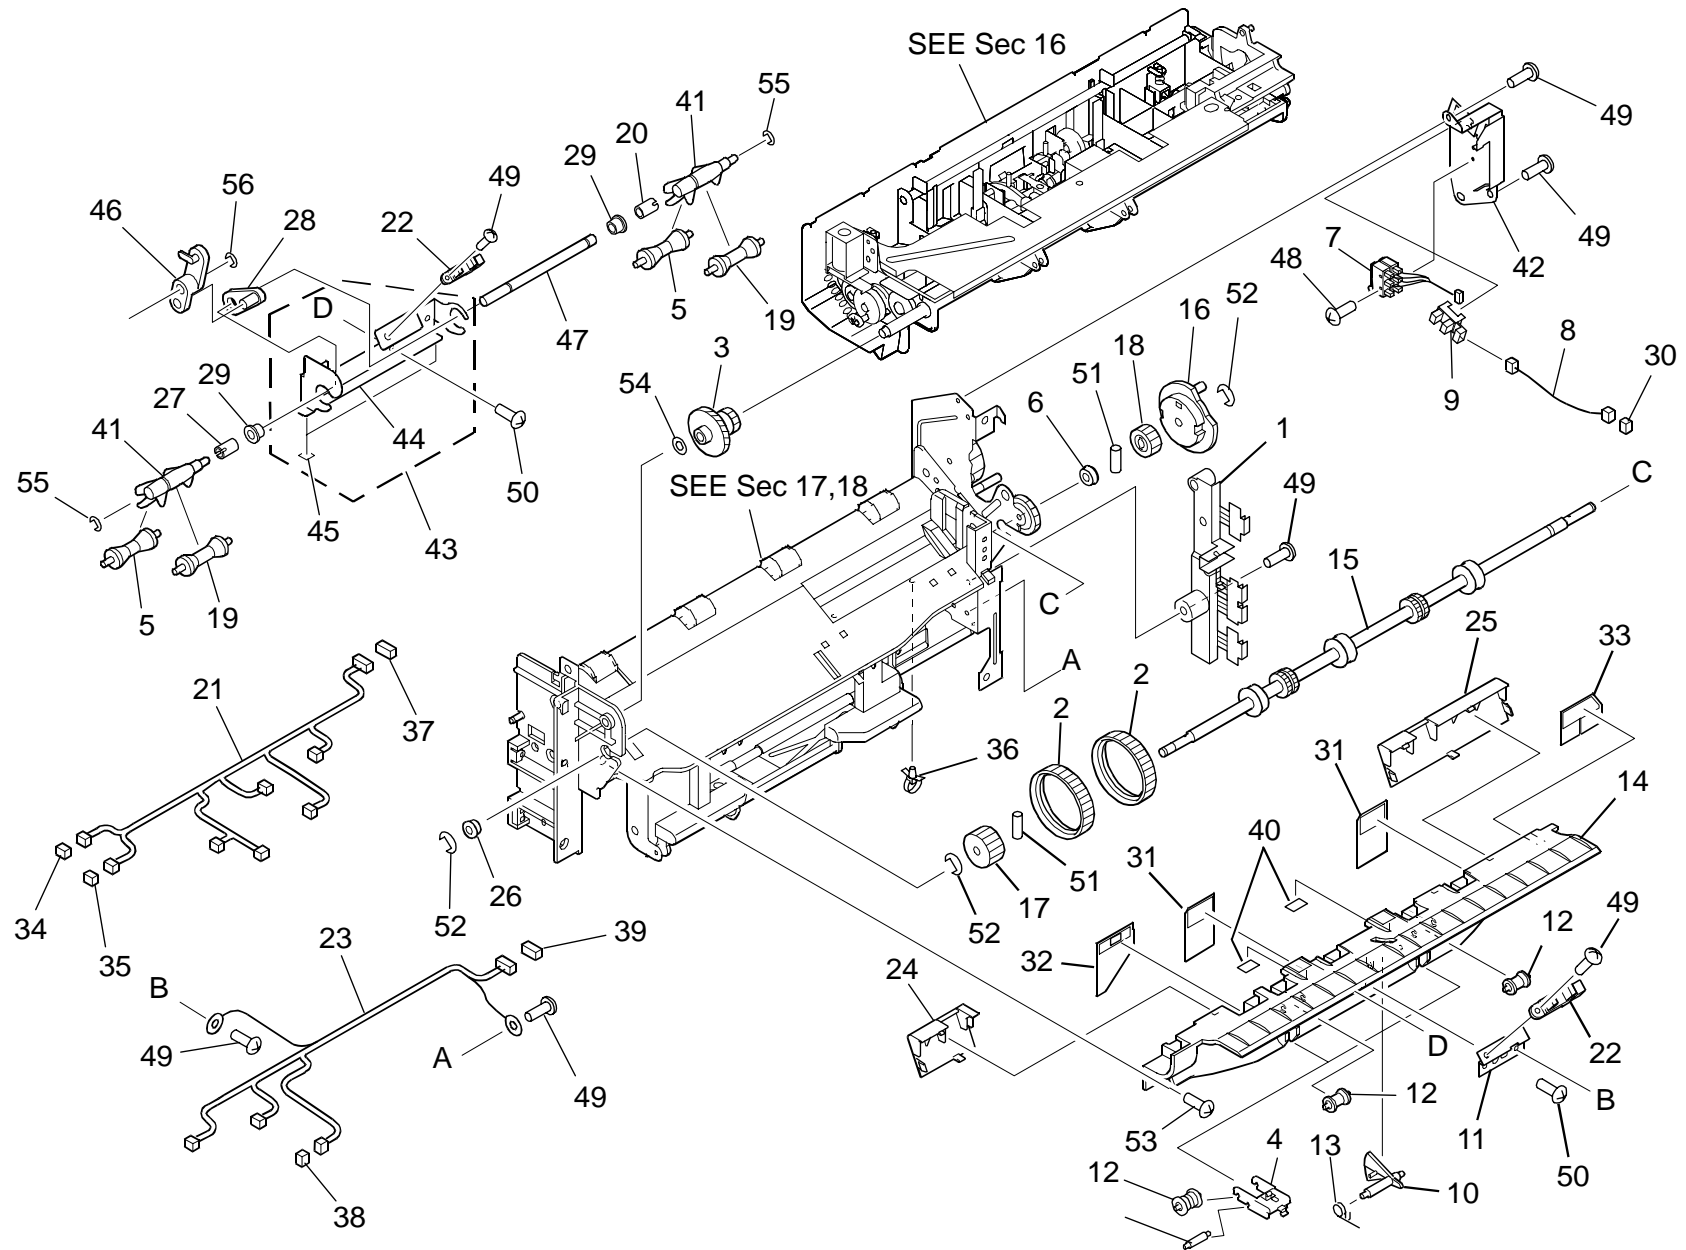

15.SWING ASSEMBLY (B722/B723)

15.SWING ASSEMBLY (B722/B723)

Index No.	Part No.	Description	Q'ty Per Assembly
1	B723 4107	Cable Guide (44209801000)	1
2	B723 4042	Paper Feed Belt (4402961220)	2
3	B723 4108	Coupled Gear - 15/31z (44209802000)	1
4	B723 4109	Roller Holder (44209803000)	2
5	B723 4110	Roller (44209804000)	2
6	B723 4084	Ball Bearing (44209735000)	1
7	B723 4111	Harness (44209805000)	1
8	B723 4112	Harness (44209806000)	1
9	B723 1043	Snr:Sensor:44209666000	1
10	B723 4043	Feeler (4402961250)	1
11	B723 4010	Sensor Bracket (4402350480)	1
12	B723 4113	Roller (44209807000)	2
13	B723 4011	Spring (4402350490)	1
14	B723 4170	Guide (44210766000)	1
15	B723 4208	Exit Roller (44221130000)	1
16	B723 4012	Shutter Cam (4402350530)	1
17	B723 4116	Gear - 23Z (44209812000)	1
18	B723 4013	Gear - 18Z (4402350550)	1
19	B723 4117	Roller (44209813000)	2
20	B723 4179	Collar - B (44210775000)	1
21	B723 4118	Harness (44209814000)	1
22	B723 4015	Sensor (4402350570)	2
23	B723 4120	Harness (44209816000)	1
24	B723 4122	Front Guide (44209818000)	1
25	B723 4123	Rear Guide (44209819000)	1
26	B723 4070	Bushing (4407839330)	1
27	B723 4178	Collar - A (44210774000)	1
28	B723 4177	Link (44210773000)	1
29	B723 4069	Bushing (4407838810)	2
30	B723 4075	Connector (41321298000)	1
31	B723 4044	Sheet - B (4402961280)	2
32	B723 4114	Front Sheet (44209809000)	1
33	B723 4115	Rear Sheet (44209810000)	1
34	B723 4008	Connector (4402350070)	1
35	B723 1019	Connector (4402352940)	1

Index No.	Part No.	Description	Q'ty Per Assembly
36	B723 4045	Cable Clip (4402961320)	2
37	B723 4119	Connector (44209815000)	1
38	B723 4008	Connector (4402350070)	1
39	B723 4121	Connector (44209817000)	1
40	B723 4181	Cushion (44210832000)	2
41	B723 4176	Holder (44210772000)	2
42	B723 4143	Swing Bracket (44210005000)	1
43	B723 4171	Bracket Assy (44210767000)	1
44	B723 4172	Bracket (44210768000)	1
45	B723 4173	Sheet (44210769000)	2
46	B723 4174	Link (44210770000)	1
47	B723 4175	Shaft (44210771000)	1
48	B723 7028	Screw (44209820000)	2
49	B723 7038	Screw (x0-01741000)	4
50	B723 7008	Screw (4402015300)	1
51	B723 4072	Pin (7432200808)	2
52	B723 3004	Snr:Ring:4402016800	3
53	B723 7009	Screw (4402015350)	2
54	B723 4016	Washer (4402350590)	1
55	B723 4002	Retaining Ring (4402016730)	2
56	B723 4003	Retaining Ring (4402016740)	1