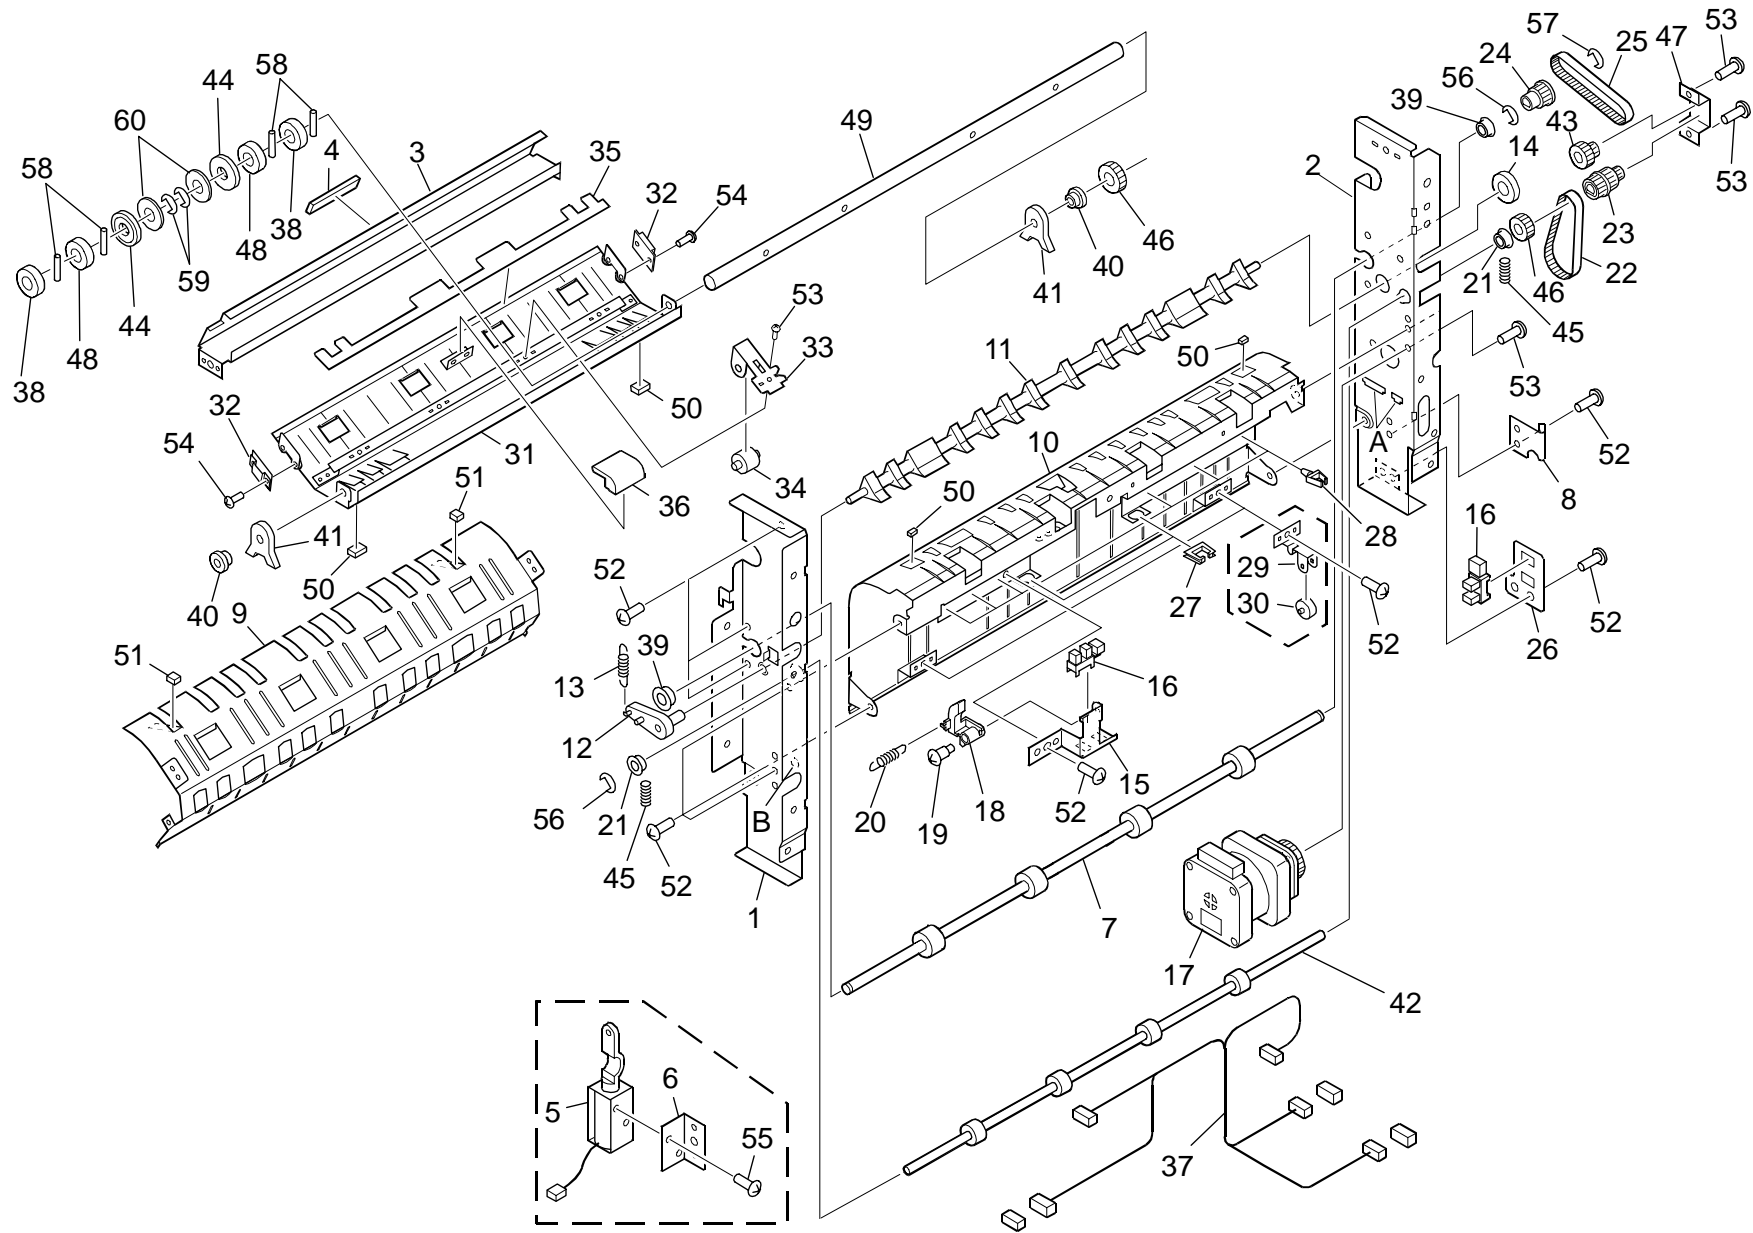

14. INLET FEEDER ASSEMBLY (B722/B723)

14.INLET FEEDER ASSEMBLY (B722/B723)

Index No.	Part No.	Description	Q'ty Per Assembly
*	B723 4163	Inlet Feeder Assy (44210755000)	1
1	B723 4185	Front Frame (44221100000)	1
2	B723 4186	Rear Frame (44221101000)	1
3	B723 4145	Stay (44210630000)	1
4	B723 4078	Spacer (44209675000)	1
5	B723 4164	Solenoid Assy (44210756000)	1
6	B723 4148	Bracket (44210637000)	1
7	B723 4187	Roller (44221102000)	1
8	B723 4140	Snr:Spring:44209957000	1
9	B723 4182	Feed Guide (44210846000)	1
10	B723 4188	Feed Guide (44221103000)	1
11	B723 4149	Flapper (44210639000)	1
12	B723 4067	Spacer (4402967660)	1
13	B723 4189	Spring (44221104000)	1
14	B723 4190	Spacer (44221105000)	1
15	B723 4191	Sensor Bracket (44221106000)	1
16	B723 1043	Snr:Sensor:44209666000	2
17	B723 4106	Motor - Dc24v 4.2w (44209790000)	1
18	B723 4151	Feeler (44210644000)	1
19	B723 7023	Screw (41321091000)	1
20	B723 4165	Spring (44210759000)	1
21	B723 4192	Bushing (44221107000)	2
22	B723 4194	Timing Belt (44221109000)	1
23	B723 4195	Gear/pulley - 15/33Z (44221110000)	1
24	B723 4150	Pulley (44210641000)	1
25	B723 4196	Timing Belt (44221111000)	1
26	B723 4215	Sensor Bracket (6la55770000)	1
27	B723 4006	Clip (4402347290)	2
28	B723 4005	Clip (4402346920)	6
29	B723 4066	Spring (4402963750)	2
30	B723 4166	Roller (44210762000)	2
31	B723 4197	Feed Guide (44221112000)	1
32	B723 4167	Magnet (44210763000)	2
33	B723 4198	Spring (44221113000)	4
34	B723 4027	Roller (4402351520)	8

Index No.	Part No.	Description	Q'ty Per Assembly
35	B723 4168	Mylar (44210764000)	1
36	B723 4214	Guide Handle (6la55656000)	1
37	B723 4169	Harness (44210765000)	1
38	B723 4213	Roller (6la55011000)	2
39	B723 4193	Bushing (44221108000)	2
40	B723 4070	Bushing (4407839330)	2
41	B723 4203	Spacer (44221119000)	2
42	B723 4204	Roller (44221120000)	1
43	B723 4205	Gear/pulley - 15/34Z (44221121000)	1
44	B723 4206	Roller (44221123000)	2
45	B723 4207	Spring (44221125000)	2
46	B723 4202	Gear - 18Z (44221117000)	2
47	B723 4201	Drive Bracket (44221116000)	1
48	B723 4200	Roller (44221115000)	2
49	B723 4199	Feed Shaft (44221114000)	1
50	B723 4146	Sheet - T1.5 (44210635000)	4
51	B723 4147	Sheet - T2.0 (44210636000)	2
52	B723 7003	Screw (4400790620)	16
53	B723 7039	Snr:Screw-m4x6:X0-01747000	8
54	B723 7038	Screw (x0-01741000)	4
55	B723 7036	Snr:Screw-m3x6:X0-00431000	2
56	B723 3004	Snr:Ring:4402016800	3
57	B723 4004	Retaining Ring (4402016780)	1
58	B723 4073	Pin (7432201208)	4
59	B723 3005	Retaining Ring (4402016830)	2
60	B723 4001	Washer (4402016640)	2