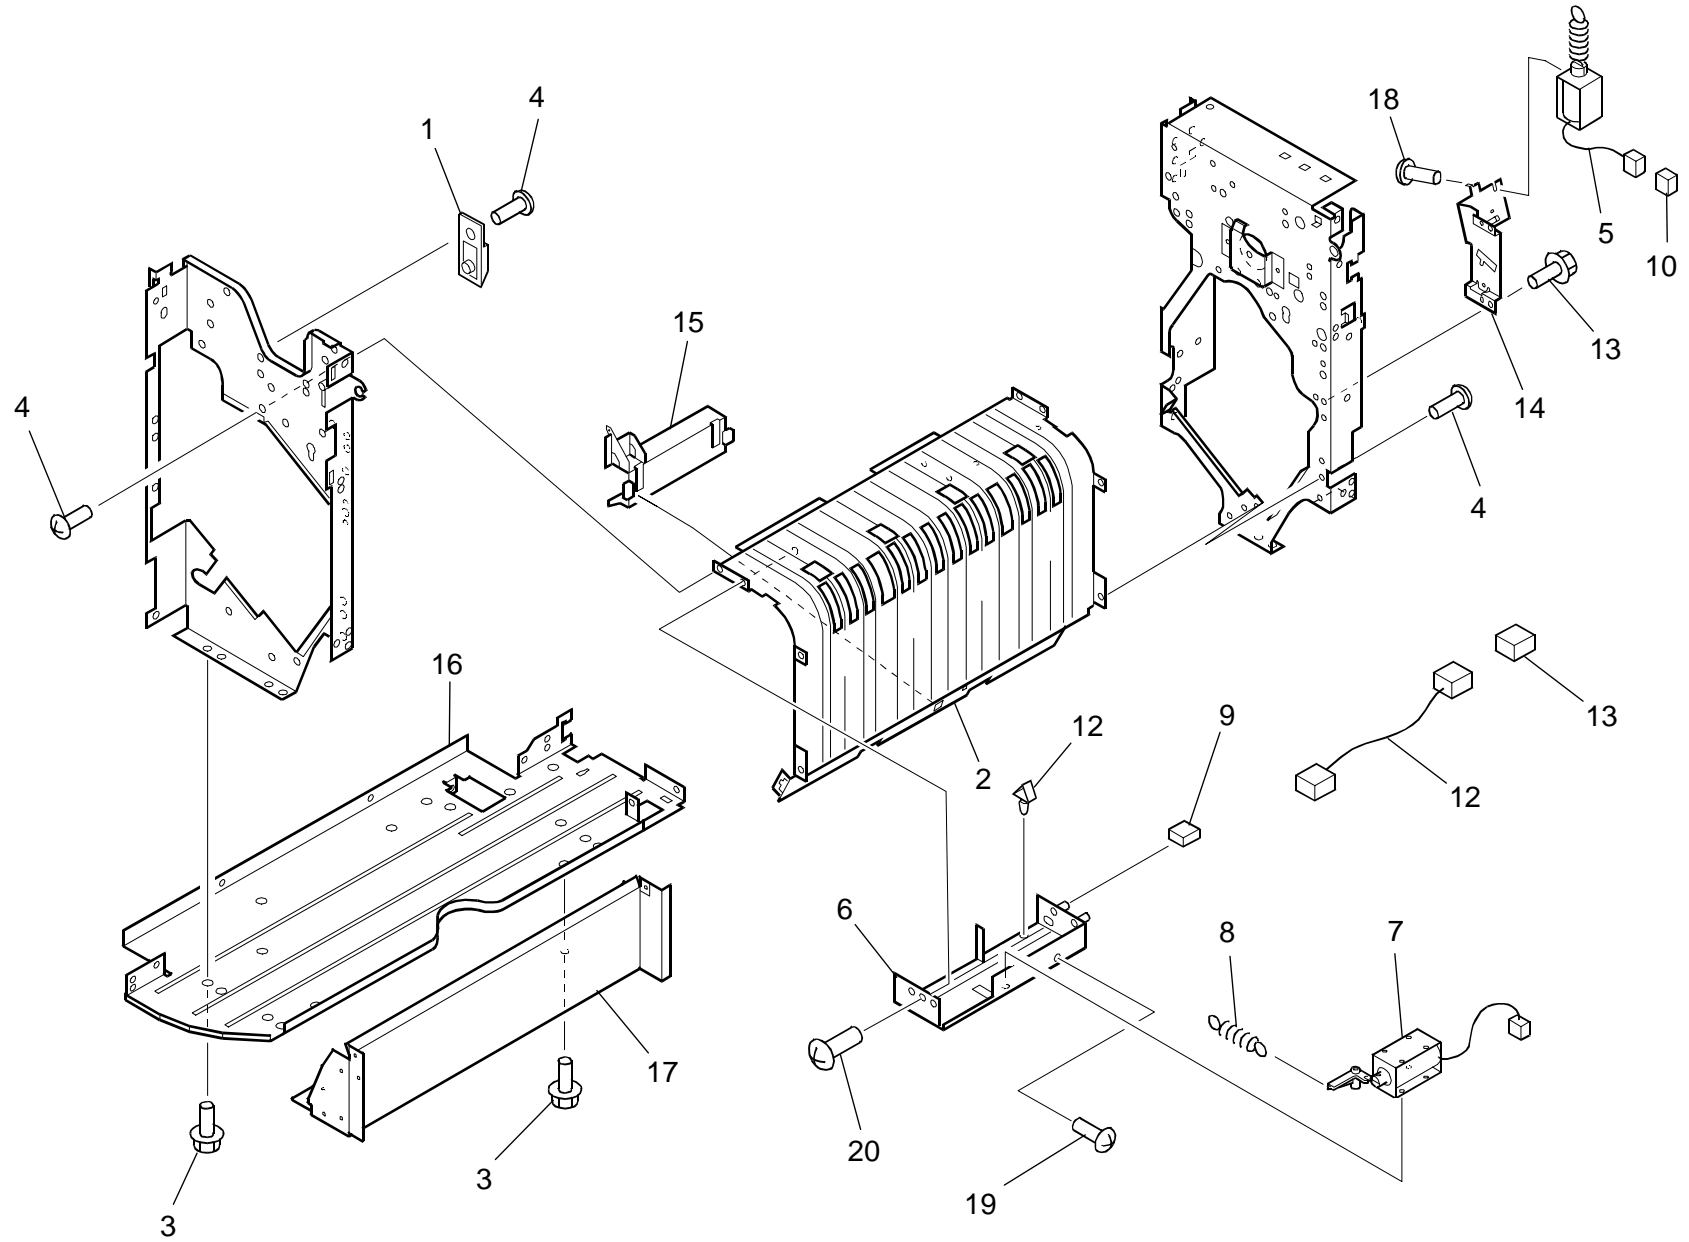

11.FEEDER ASSEMBLY 2 (B722/B723)

11.FEEDER ASSEMBLY 2 (B722/B723)

Index No.	Part No.	Description	Q'ty Per Assembly
1	B723 4041	Guide (4402961100)	1
2	B723 4152	Frame (44210744000)	1
3	B723 7004	Snr:Screw:4400792330	7
4	B723 7027	Screw (44209734000)	8
5	B723 4086	Solenoid (44209737000)	1
6	B723 4156	Bracket (44210748000)	1
7	B723 4157	Solenoid (44210749000)	1
8	B723 4158	Spring (44210750000)	1
9	B723 4008	Connector (4402350070)	1
10	B723 1019	Connector (4402352940)	2
11	B723 4005	Clip (4402346920)	1
12	B723 4089	Harness (44209754000)	1
13	B723 4008	Connector (4402350070)	1
14	B723 4155	Bracket (44210747000)	1
15	B723 4037	Cable Guide (4402960840)	1
16	B723 4141	Middle Base Frame (44210002000)	1
17	B723 4142	Middle Sub Frame (44210003000)	1
18	B723 7038	Screw (x0-01741000)	2
19	B723 7038	Screw (x0-01741000)	2
20	B723 7003	Screw (4400790620)	1

Index No.	Part No.	Description	Q'ty Per Assembly