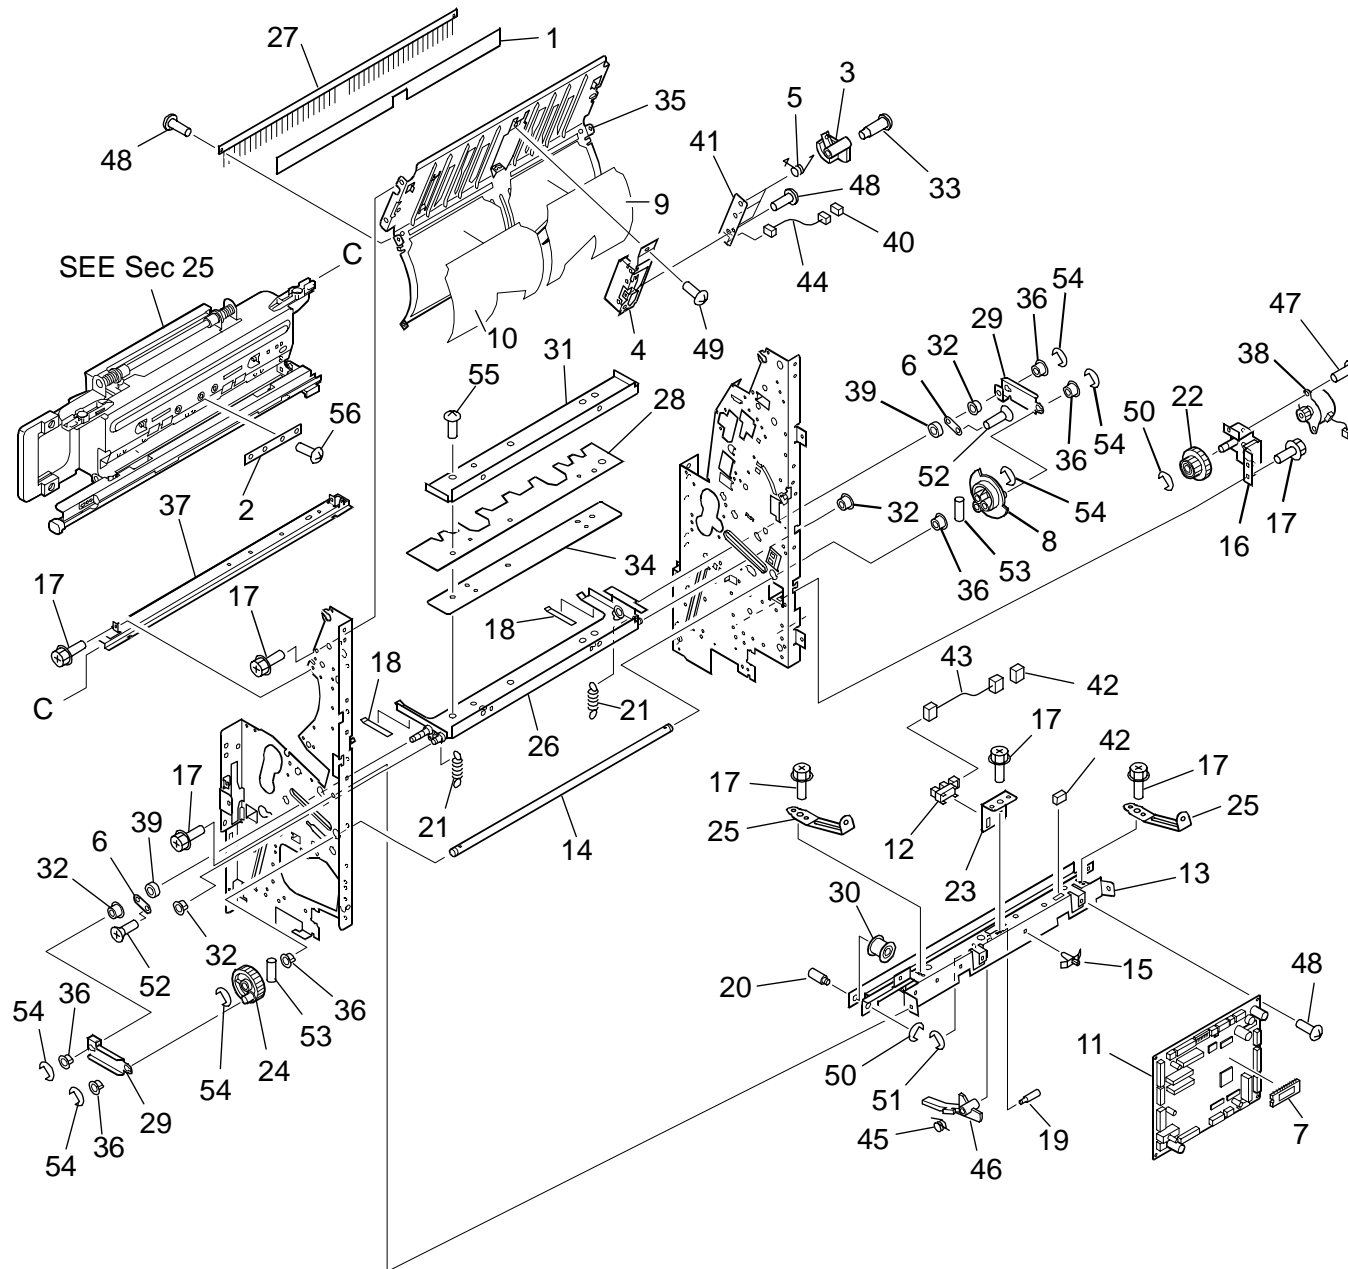

23.SADDLE ASSEMBLY 4 (B722)

23.SADDLE ASSEMBLY 4 (B722)

Index No.	Part No.	Description	Q'ty Per Assembly
1	B723 5212	Guide Sheet (44210795000)	1
2	B723 5215	Staple Plate (44210799000)	1
3	B723 5014	Feeler (4402967790)	3
4	B723 5015	Sensor Bracket (4402967800)	1
5	B723 5016	Spring (4402967810)	3
6	B723 5114	Back-up Plate (4402969110)	2
7	B723 5243	IC-M27C1001-80(6LA51621000)	1
8	B723 5017	Plate (4402967840)	1
9	B723 5213	Guide Sheet 1 (44210796000)	1
10	B723 5214	Guide Sheet 2 (44210797000)	1
11	B723 5234	PCB - Lgc (44221180000)	1
12	B723 1029	IC - TLP1242 (4402962800)	1
13	B723 5111	Lower Rail (4402969080)	1
14	B723 5033	Shaft (4402968040)	1
15	B723 5093	Support Spacer (4402968780)	1
16	B723 5110	Motor Bracket Assy (4402969070)	1
17	B723 7004	Snr:Screw:4400792330	7
18	B723 5175	Sheet (44209888000)	2
19	B723 5090	Back-up Shaft (4402968740)	1
20	B723 5089	Roller Shaft (4402968730)	1
21	B723 5088	Spring (4402968710)	2
22	B723 5081	Coupled Gear - 22/48z (4402968620)	1
23	B723 5103	Sensor Bracket (4402968940)	1
24	B723 5076	Gear - 44Z (4402968570)	1
25	B723 5104	Cover Plate (4402968950)	2
26	B723 5105	Holder Plate - 1 (4402968960)	1
27	B723 5092	Brush (4402968770)	1
28	B723 5007	Plate (4402353400)	1
29	B723 5034	Plate (4402968060)	2
30	B723 5069	Roller (4402968490)	1
31	B723 5106	Holder Plate - 2 (4402968980)	1
32	B723 5062	Bushing (4402968390)	4
33	B722 7004	Screw (4402967690)	3
34	B723 5115	Spacer (4402969120)	1
35	B723 5183	Saddle Guide (44209897000)	1

Index No.	Part No.	Description	Q'ty Per Assembly
36	B723 5001	Bushing (4400575620)	6
37	B723 5041	Slide Rail (4402968140)	1
38	B723 5056	Motor - Dc24v 4w (4402968330)	1
39	B723 5181	Flange (44209895000)	2
40	B723 5003	Connector (4402350080)	1
41	B723 5053	Paper Sensor Board (4402968300)	1
42	B723 5004	Snr:Connector:4402350100	1
43	B723 5051	Harness (4402968280)	1
44	B723 5179	Harness (44209893000)	1
45	B723 5050	Spring (4402968250)	1
46	B723 5049	Feeler (4402968240)	1
47	B723 7038	Screw (x0-01741000)	2
48	B723 7036	Snr:Screw-m3x6:X0-00431000	5
49	B723 7040	Screw (x0-01748000)	1
50	B723 3004	Snr:Ring:4402016800	2
51	B723 3003	Retaining Ring (4402016760)	1
52	B722 7010	Screw (x0-00341000)	2
53	B723 5171	Pin (7432302008)	2
54	B723 3005	Retaining Ring (4402016830)	6
55	B723 7042	Screw (x0-01820000)	3
56	B722 7002	Screw (4402967000)	1