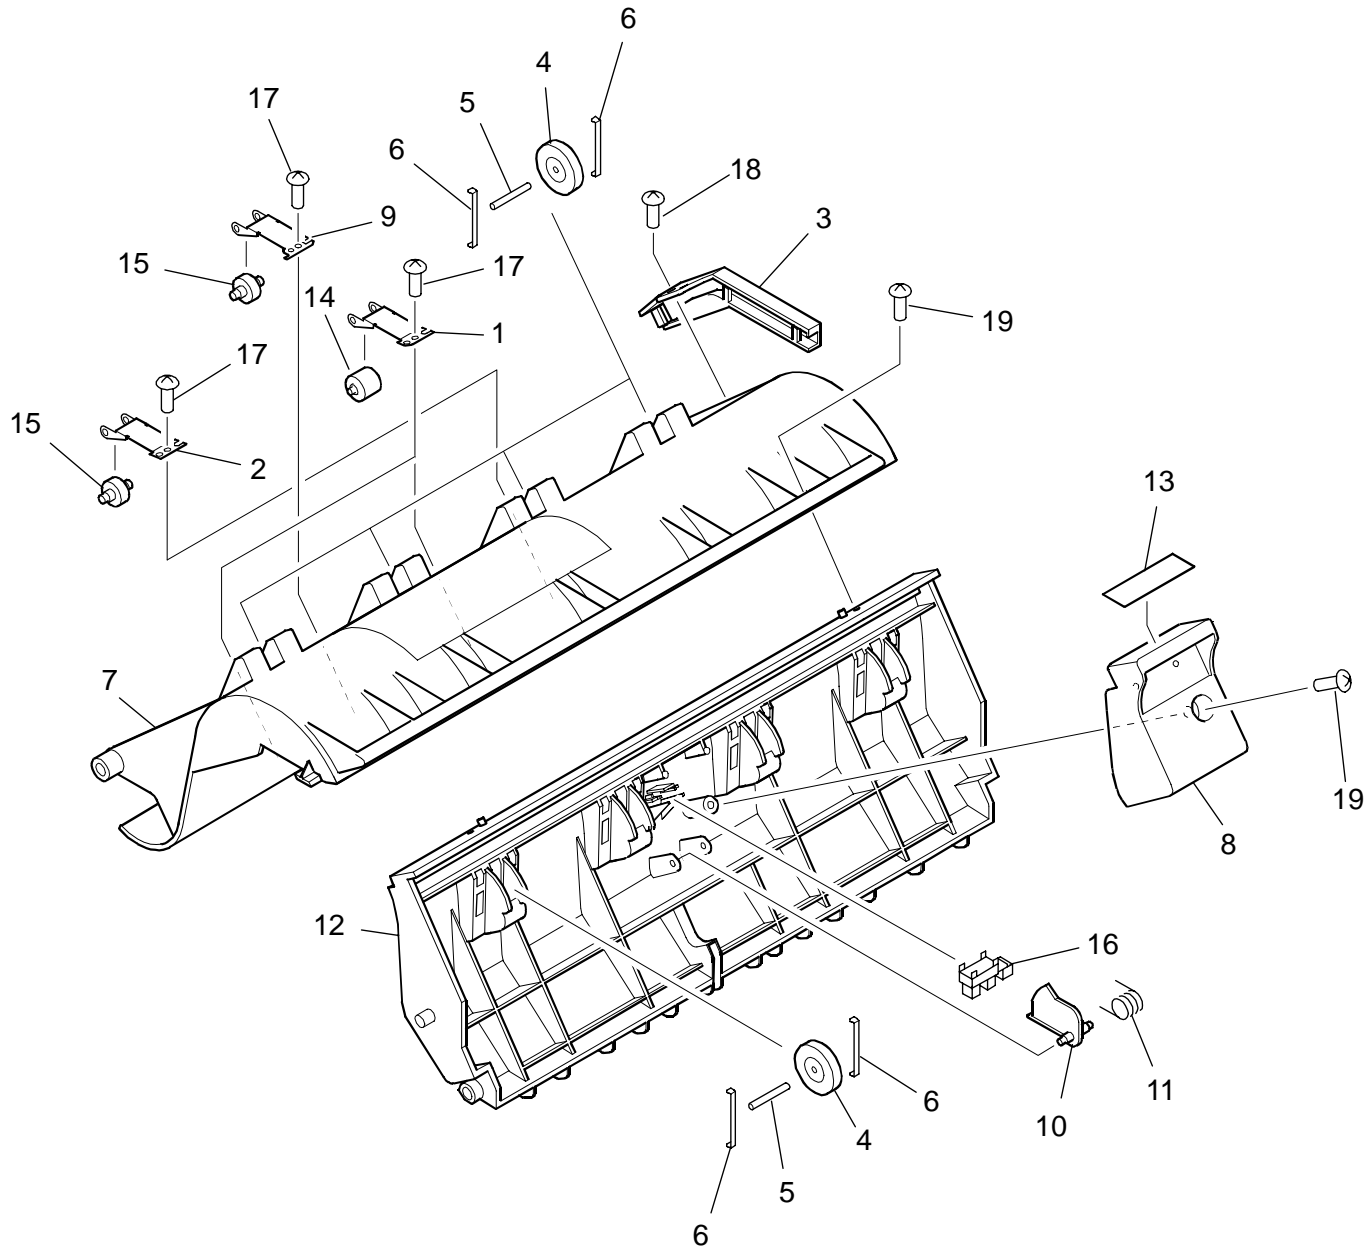

13.BUFFER UPPER GUIDE ASSEMBLY (B722/B723)

13.BUFFER UPPER GUIDE ASSEMBLY (B722/B723)

Index No.	Part No.	Description	Q'ty Per Assembly
*	B723 4162	Buffer Assy (44210754000)	1
1	B723 4056	Spring (4402961950)	2
2	B723 4057	Spring (4402961960)	1
3	B723 4105	Cover (44209782000)	1
4	B723 4098	Roller (44209767000)	8
5	B723 4092	Roller Shaft (44209758000)	8
6	B723 4099	Spring (44209769000)	16
7	B723 4104	Guide (44209781000)	1
8	B723 4077	Sensor Cover (44209618000)	1
9	B723 4100	Spring (44209772000)	1
10	B723 4101	Feeler (44209773000)	1
11	B723 4102	Spring (44209774000)	1
12	B723 4103	Guide (44209775000)	1
13	B723 4076	Decal (44209541000)	1
14	B723 4027	Roller (4402351520)	2
15	B723 4055	Roller (4402961920)	2
16	B723 1043	Snr:Sensor:44209666000	1
17	B723 7005	Snr:Screw:4402015230	5
18	B723 7007	Screw (4402015290)	1
19	B723 7014	Screw (4402352300)	5

Index No.	Part No.	Description	Q'ty Per Assembly